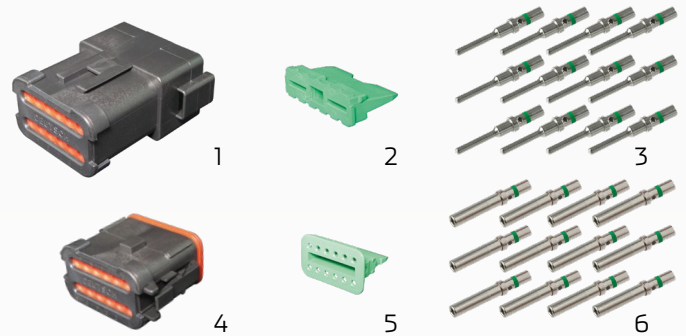

### DESCRIPTION

12 circuit DT CAT Series Deutsch connector kit.

Deutsch DT Series of environmentally sealed connectors are designed specifically for cable to cable applications on the engine or transmission, under the hood, on the chassis or in the cab. The CAT E005/EP06 modification offers a protective end cap attached to the rear of the connector. They are used on most Caterpillar mining machinery as an OEM standard connector and meet Caterpillar Specifications. Thermoplastic housing and silicon rubber seals.

### FEATURES

- Accepts contact size 16 (13 amps)
- In-line, flange or PCB mounts available
- Thermoplastic housing and intergrated latch for mating
- Wedgelocks confirm contact alignment and retention

### DIMENSIONS

40.56mm W x 22.25mm H x 47.19mm L  
DT04-12PA-E005

40.56mm W x 20.83mm H x 32.21mm L  
DT06-12SA-EP06

### COMPONENTS

No.	Part No.	Description
• 1	• DT04-12PA-E005	• 12 circuit DT CAT series receptacle housing to take male pins
• 2	• W12P	• 12 circuit pin wedge
• 3	• P16GN/1	• Male pin. Takes 3-4mm auto cable
• 4	• DT06-12SA-EP06	• 12 circuit DT CAT series plug housing to take female sockets
• 5	• W12S-P012	• 12 circuit socket wedge
• 6	• S16GN/1	• Female socket. Takes 3-4mm auto cable