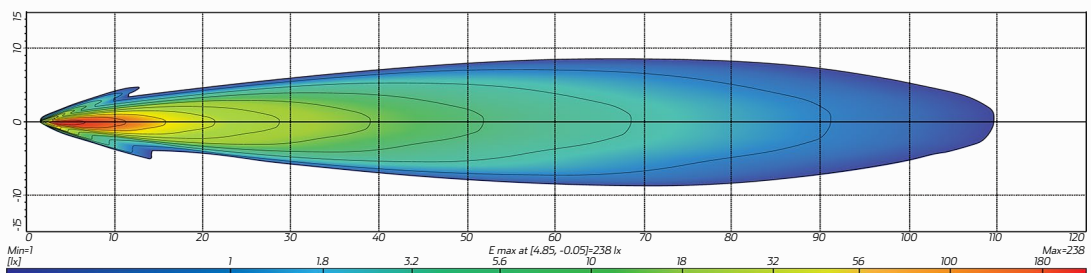

27W High Powered Square LED Worklight With Handle - Euro Beam

#QV9L28HE

www.qvee.com.au

DESCRIPTION

The QVEE 27W high powered square LED worklight has 9 x 3W high powered CREE LED's, putting out a massive 2,700 lumens.

EURO

BEAM COVERAGE

TECHNICAL SPECIFICATIONS

Voltage	• 9 - 32 Volt / 27W
IP Rating	• IP68 Rated
Lumens	• Raw: 2,700lm / Effective: 2,000lm
LED Count	• 9 x 3W High Powered CREE LED's
Lens	• Polycarbonate Lens