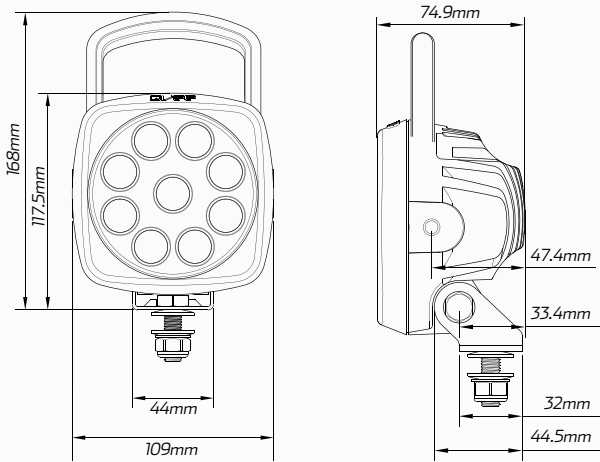

27W High Powered Square LED Worklight With Handle - Euro Beam

#QV9L28HE

www.qvee.com.au

DESCRIPTION

The QVEE 27W high powered square LED worklight has 9 x 3W high powered CREE LED's, putting out a massive 2,700 lumens.

This lamp is rugged and extremely robust to suit extreme conditions. Suits mining, transport, earthmoving, the serious 4WD enthusiast or any heavy duty application. Comes with handle.

ACCESSORIES

- 1 x DT Deutsch Connector
- Stainless Steel Brackets

EURO

BEAM COVERAGE

TECHNICAL SPECIFICATIONS

Voltage	• 9 - 32 Volt / 27W
IP Rating	• IP68 Rated
Lumens	• Raw: 2,700lm / Effective: 2,000lm
LED Count	• 9 x 3W High Powered CREE LED's
Lens	• Polycarbonate Lens

Beam Coverage	• Euro Beam
Colour Temperature	• 6,000K
Accessories	• Stainless Steel Brackets • 1 x DT DEUTSCH Plug Connector
Dimensions	• 109mm L x 168mm H x 74.9mm D