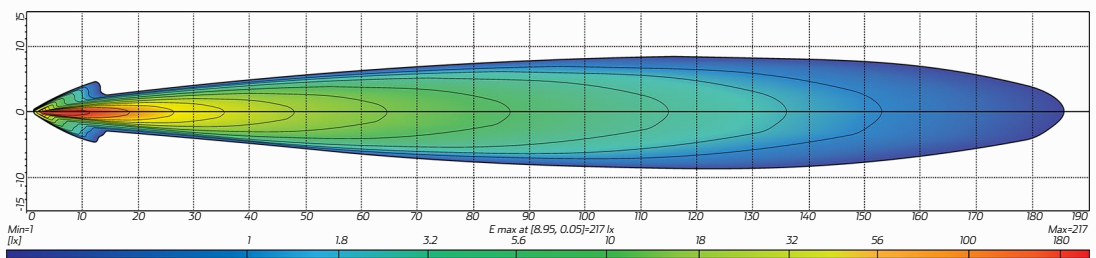

27W High Powered Square LED Worklight With Handle - Spot Beam

#QV9L28HS

www.qvee.com.au

DESCRIPTION

The QVEE 27W high powered square LED worklight has 9 x 3W high powered CREE LED's, putting out a massive 2,700 lumens.

SPOT

BEAM COVERAGE

TECHNICAL SPECIFICATIONS

| | |
|------------------|-------------------------------------|
| Voltage | • 9 - 32 Volt / 27W |
| IP Rating | • IP68 Rated |
| Lumens | • Raw: 2,700lm / Effective: 2,000lm |
| LED Count | • 9 x 3W High Powered CREE LED's |
| Lens | • Polycarbonate Lens |