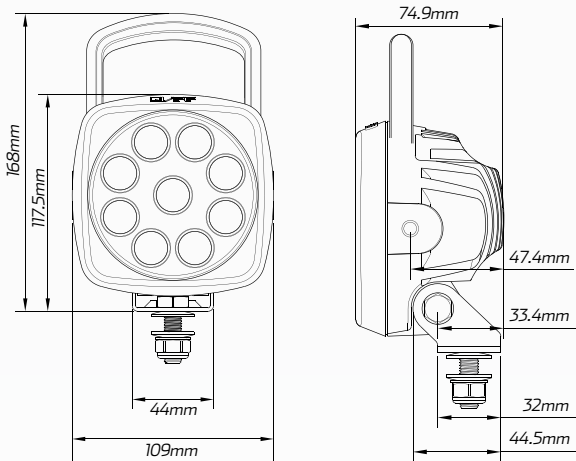

27W High Powered Square LED Worklight With Handle - Spot Beam

#QV9L28HS

www.qvee.com.au

DESCRIPTION

The QVEE 27W high powered square LED worklight has 9 x 3W high powered CREE LED's, putting out a massive 2,700 lumens.

This lamp is rugged and extremely robust to suit extreme conditions. Suits mining, transport, earthmoving, the serious 4WD enthusiast or any heavy duty application. Comes with handle.

ACCESSORIES

- 1 x DT Deutsch Connector
- Stainless Steel Brackets

SPOT

BEAM COVERAGE

TECHNICAL SPECIFICATIONS

| | |
|------------------|-------------------------------------|
| Voltage | • 9 - 32 Volt / 27W |
| IP Rating | • IP68 Rated |
| Lumens | • Raw: 2,700lm / Effective: 2,000lm |
| LED Count | • 9 x 3W High Powered CREE LED's |
| Lens | • Polycarbonate Lens |

| | |
|---------------------------|---|
| Beam Coverage | • Spot Beam |
| Colour Temperature | • 6,000K |
| Accessories | • Stainless Steel Brackets • 1 x DT DEUTSCH Plug Connector |
| Dimensions | • 109mm L x 168mm H x 74.9mm D |