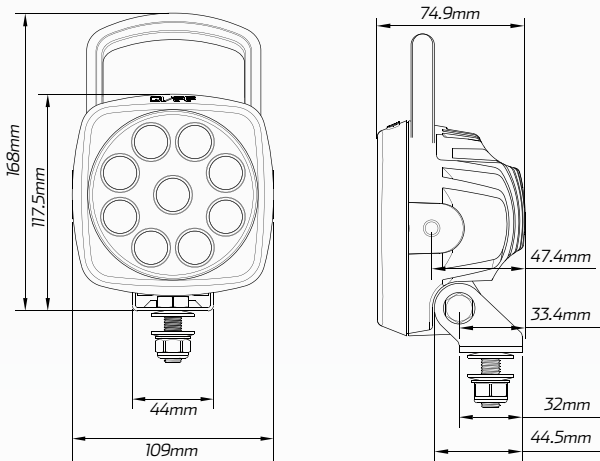

27W High Powered Square LED Worklight With Handle - Flood Beam

#QV9L28HWF

www.qvee.com.au

DESCRIPTION

The QVEE 27W high powered square LED worklight has 9 x 3W high powered CREE LED's, putting out a massive 2,700 lumens.

This lamp is rugged and extremely robust to suit extreme conditions. Suits mining, transport, earthmoving, the serious 4WD enthusiast or any heavy duty application. Comes with handle.

ACCESSORIES

- 1 x DT Deutsch Connector
- Stainless Steel Brackets

FLOOD

TECHNICAL SPECIFICATIONS

| | |
|---------------------------|---|
| Voltage | • 9 - 32 Volt / 27W |
| IP Rating | • IP68 Rated |
| Lumens | • Raw: 2,700lm / Effective: 2,000lm |
| LED Count | • 9 x 3W High Powered CREE® LED's |
| Lens | • Polycarbonate Lens |
| Beam Coverage | • Flood Beam |
| Colour Temperature | • 6000 K |
| Accessories | • Stainless Steel Brackets • 1x DT DEUTSCH Connector |
| Dimension | • 109mm L x 168mm H x 74.9mm D |