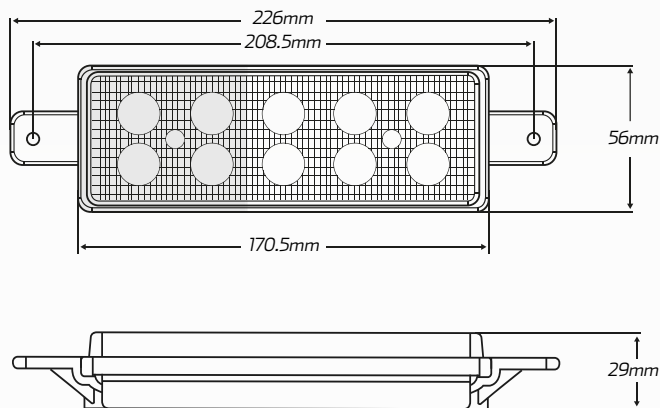

#### DIMENSIONS

### TECHNICAL SPECIFICATIONS

<b>Voltage</b>	• 9 - 32 Volt	<b>Housing</b>	• Polycarbonate
<b>IP Rating</b>	• IP68 Rated	<b>Lens</b>	• Polycarbonate
<b>Colour Temperature</b>	• 6000 K	<b>LED Count</b>	• 10 x High Powered LED's
<b>Approvals</b>	• ADR Compliant	<b>Dimensions</b>	• 226mm L x 56mm H x 29mm D