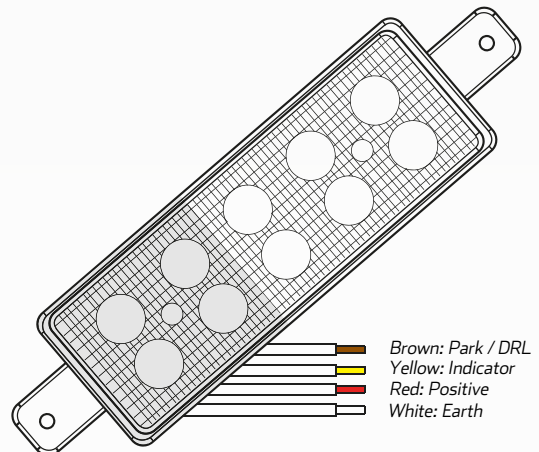

WIRING DESIGNATION

*To avoid warranty issues QVEE recommends our products to be fitted by a qualified auto electrician.

TECHNICAL SPECIFICATIONS

Voltage	• 9 - 32 Volt	Housing	• Polycarbonate
IP Rating	• IP68 Rated	Lens	• Polycarbonate
Colour Temperature	• 6000 K	LED Count	• 10 x High Powered LED's
Approvals	• ADR Compliant	Dimensions	• 226mm L x 56mm H x 29mm D