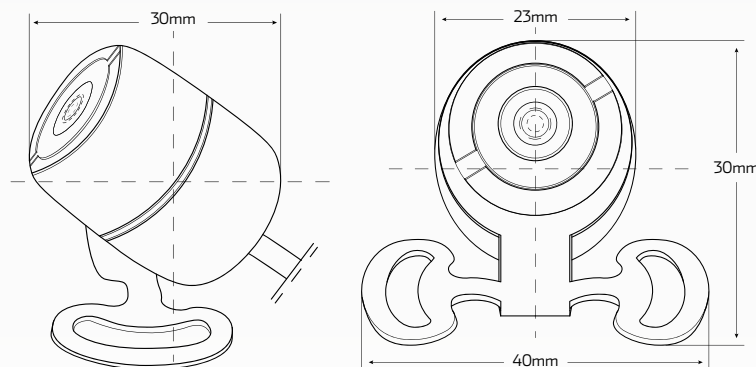

23mm Ultra Compact CCD Colour Reverse Camera

#QVCM38

www.qvee.com.au

DESCRIPTION

The QVCM38 is an IP69K rated high quality compact colour CCD reverse camera. The CCD picture is of the highest quality and gives a true picture of your surroundings including accurate colours.

All of the QVEE cameras are compatible with either the 5.6" or 7" screens.

FEATURES

- Waterproof: IP69K rated
- Low profile design
- 10g anti vibration
- 3-5m night vision distance
- 150° viewing angle
- Compact size

DIMENSIONS

- L: 40mm
- H: 30mm
- D: 30mm
- Ø: 23mm

TECHNICAL SPECIFICATIONS

Image Device	• 1/3" SHARP CCD
TV System	• PAL / NTSC
Effective Pixels	• 512 x 582px (PAL) / 512 x 492px (NTSC)
Sensing Area	• 4.9mm x 3.7mm
Scanning System	• 2:1 Interface
Gamma Consumption	• 0.45
S/N Ratio	• Better than 48dB
Electronic Shutter	• 1/60 (NTSC) / 1/50 (PAL) – 1/100,000 Sec
Storage Temperature	• -30° C – 80° C, RH 95% Max
Power Supply	• DC 12 V
Viewing Angle	• 150°
Minimum Illumination	• 0.1 Lux
Image Mode	• Mirror