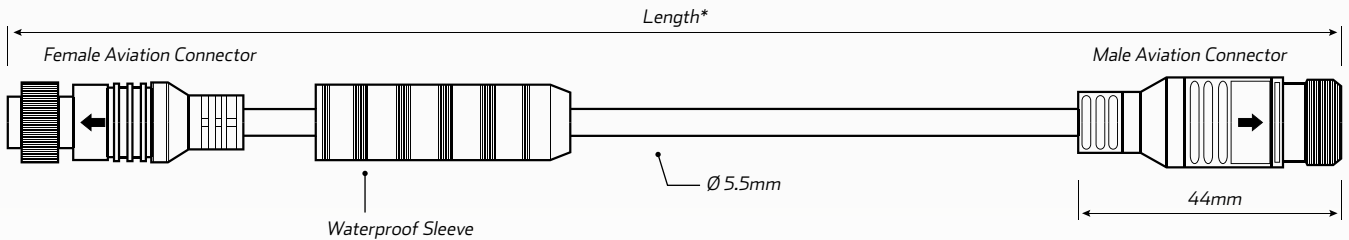

Reverse Camera Extension Lead

#QVCML

www.qvee.com.au

DESCRIPTION

QVEE reverse camera extensions lead to suit all QVEE cameras and monitors.

- Heavy duty waterproof extension cable.
- 4-pin cable configuration, deals both power and AV transmission through a single connection.
- Perfect for trucks, utes, caravans and mine spec vehicles.

Works with other backup - dash cam rear view cameras that offers 4-pin connections

TECHNICAL SPECIFICATIONS

*Total length of cable includes male and female connectors

FACE DRAWING

Voltage	• 12 - 24 Volt DC
Video	• PAL / NTSC

PART NUMBERS

Part Number	Length	Description
QVCML3MHD	• 3 Metre	• 3 metre 4-pin female to 4-pin male reverse camera extension lead to suit QVEE cameras and monitors
QVCML5MHD	• 5 Metre	• 5 metre 4-pin female to 4-pin male reverse camera extension lead to suit QVEE cameras and monitors
QVCML7MHD	• 7 Metre	• 7 metre 4-pin female to 4-pin male reverse camera extension lead to suit QVEE cameras and monitors
QVCML10MHD	• 10 Metre	• 10 metre 4-pin female to 4-pin male reverse camera extension lead to suit QVEE cameras and monitors
QVCML15MHD	• 15 Metre	• 15 metre 4-pin female to 4-pin male reverse camera extension lead to suit QVEE cameras and monitors
QVCML20M	• 20 Metre	• 20 metre 4-pin female to 4-pin male reverse camera extension lead to suit QVEE cameras and monitors