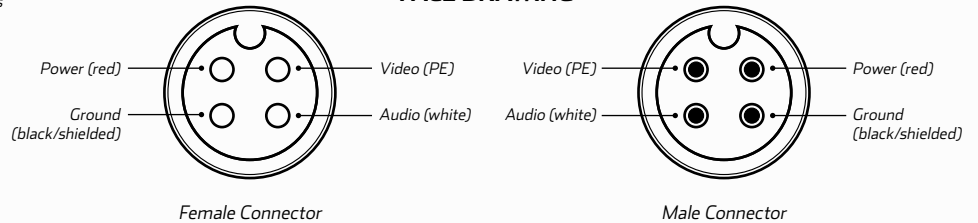

Reverse Camera Extension Lead

#QVCML

www.qvee.com.au

DESCRIPTION

QVEE reverse camera extensions lead to suit all QVEE cameras and monitors.

- Heavy duty waterproof extension cable.
- 4-pin cable configuration, deals both power and AV transmission through a single connection.
- Perfect for trucks, utes, caravans and mine spec vehicles.

Works with other backup - dash cam rear view cameras that offers 4-pin connections

TECHNICAL SPECIFICATIONS

*Total length of cable includes male and female connectors

FACE DRAWING

Voltage	• 12 - 24 Volt DC
Video	• PAL / NTSC

PART NUMBERS

Part Number	Length	Description
QVCML3MHD	• 3 Metre	• 3 metre 4-pin female to 4-pin male reverse camera extension lead to suit QVEE cameras and monitors
QVCML5MHD	• 5 Metre	• 5 metre 4-pin female to 4-pin male reverse camera extension lead to suit QVEE cameras and monitors
QVCML7MHD	• 7 Metre	• 7 metre 4-pin female to 4-pin male reverse camera extension lead to suit QVEE cameras and monitors
QVCML10MHD	• 10 Metre	• 10 metre 4-pin female to 4-pin male reverse camera extension lead to suit QVEE cameras and monitors
QVCML15MHD	• 15 Metre	• 15 metre 4-pin female to 4-pin male reverse camera extension lead to suit QVEE cameras and monitors
QVCML20M	• 20 Metre	• 20 metre 4-pin female to 4-pin male reverse camera extension lead to suit QVEE cameras and monitors