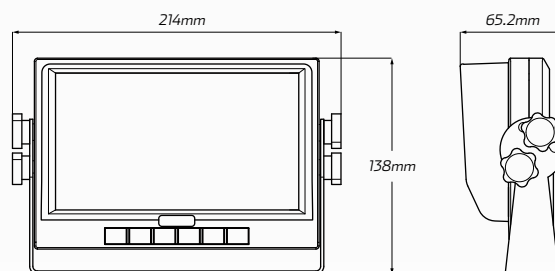

FEATURES

- TFT LCD monitor with wide angle view and high resolution display
- Multiple languages for easy user operation
- 1080P / 720P / NTSC / PAL / AUTO video formats
- Up to 3 HD channels with AHD 1080P 25/30fps or CVBS inputs
- Multivolt: 10-32 Volt operation
- Adjustable horizontal, vertical, mirror and normal image viewing
- 1 year warranty