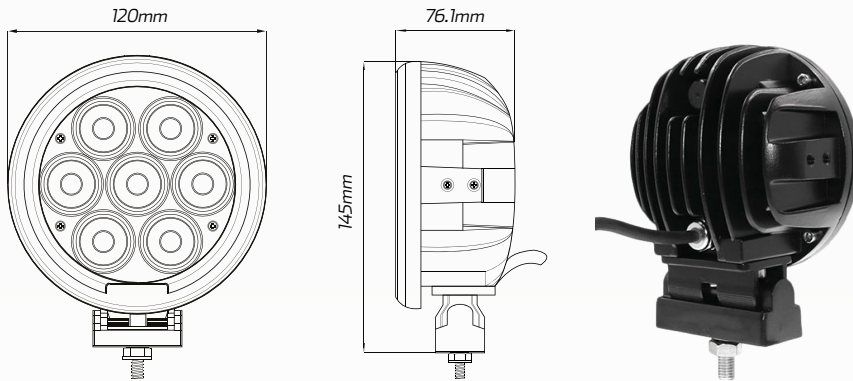

## 120mm Round LED Driving Light - Spot Beam

#QVSL535

www.qvee.com.au

### DESCRIPTION

The QVSL535 is a 35W high powered LED spot beam driving light equipped with 7 x 5W high quality CREE LED's with a colour temperature of 6000K. Comes supplied with a clear polycarbonate cover.

### DIMENSIONS

### TECHNICAL SPECIFICATIONS

<b>LED Count</b>	• 7 x 5W CREE® LED's	<b>Lumens Output</b>	• Raw: 2,940lm / Effective: 1,800lm
<b>Voltage</b>	• 12 - 32 Volt	<b>Beam Coverage</b>	• Spot Beam
<b>Lens Material</b>	• Polycarbonate lens	<b>IP Rating</b>	• IP67 Rated
<b>Wattage</b>	• 35 Watt	<b>Colour Temperature</b>	• 6000 K