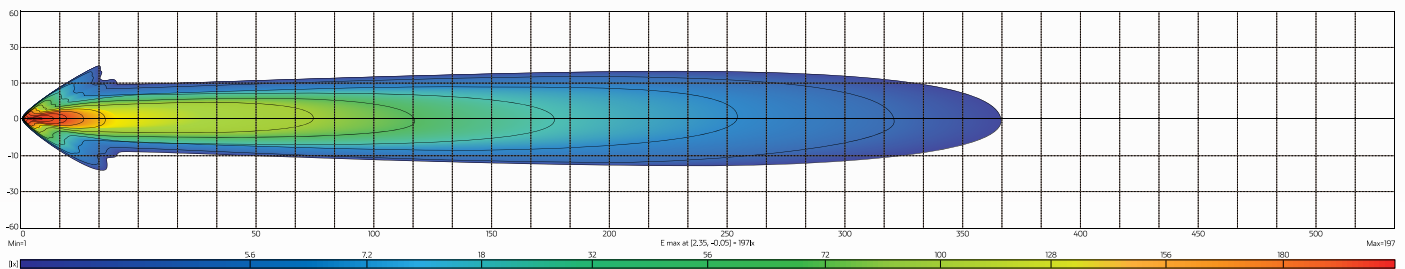

### DESCRIPTION

The QVSL535 is a 35W high powered LED spot beam driving light equipped with 7 x 5W high quality CREE LED's with a colour temperature of 6000K. Comes supplied with a clear polycarbonate cover.

### DIMENSIONS

### TECHNICAL SPECIFICATIONS

<b>LED Count</b>	• 7 x 5W CREE® LED's	<b>Lumens Output</b>	• Raw: 2,940lm / Effective: 1,800lm
<b>Voltage</b>	• 12 - 32 Volt	<b>Beam Coverage</b>	• Spot Beam
<b>Lens Material</b>	• Polycarbonate lens	<b>IP Rating</b>	• IP67 Rated
<b>Wattage</b>	• 35 Watt	<b>Colour Temperature</b>	• 6000 K