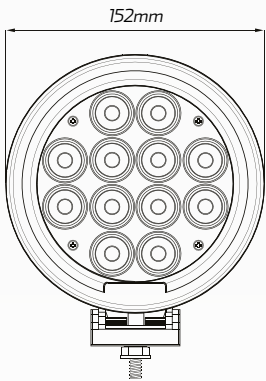

152mm Round LED Driving Light - Spot Beam

#QVSL660

www.qvee.com.au

DESCRIPTION

The QVSL660 is a 60W high powered LED spot beam driving light equipped with 12 x 5W high quality CREE LED's with a colour temperature of 6000K. ECE R10 approved.

DIMENSIONS

ECE R10

ACCESSORIES

- 1 x Pre-wired Sheathed Cable
- 1 x Stainless Steel Fittings

BEAM COVERAGE

TECHNICAL SPECIFICATIONS

LED Count	• 12 x 5W CREE® LED's
Voltage	• 10 - 60 Volt
Lens Material	• Polycarbonate lens
Wattage	• 60 Watt

Lumens Output	• Raw: 5,040lm / Effective: 3,300lm
Beam Coverage	• Spot Beam
IP Rating	• IP67 Rated
Colour Temperature	• 6000 K