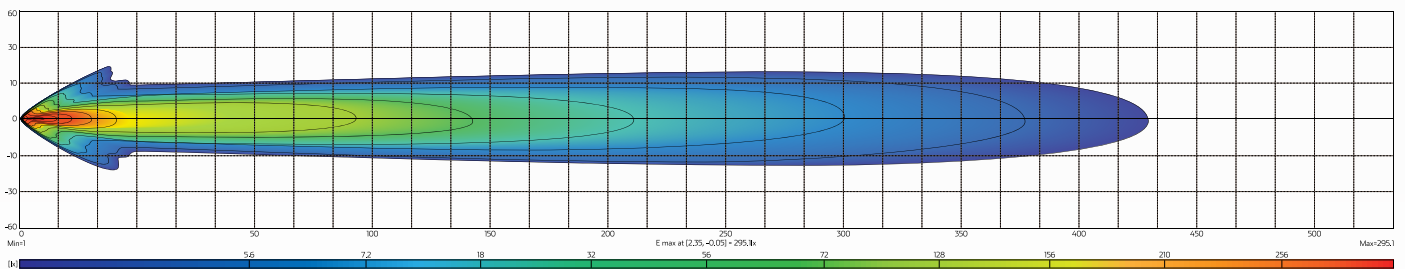

152mm Round LED Driving Light - Spot Beam

#QVSL660

www.qvee.com.au

DESCRIPTION

The QVSL660 is a 60W high powered LED spot beam driving light equipped with 12 x 5W high quality CREE LED's with a colour temperature of 6000K. ECE R10 approved.

DIMENSIONS

ECE R10

ACCESSORIES

- 1 x Pre-wired Sheathed Cable
- 1 x Stainless Steel Fittings

BEAM COVERAGE

TECHNICAL SPECIFICATIONS

LED Count	• 12 x 5W CREE® LED's
Voltage	• 10 - 60 Volt
Lens Material	• Polycarbonate lens
Wattage	• 60 Watt

Lumens Output	• Raw: 5,040lm / Effective: 3,300lm
Beam Coverage	• Spot Beam
IP Rating	• IP67 Rated
Colour Temperature	• 6000 K