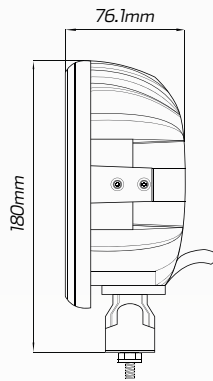

152mm Round LED Driving Light - Spot Beam

#QVSL660

www.qvee.com.au

DESCRIPTION

The QVSL660 is a 60W high powered LED spot beam driving light equipped with 12 x 5W high quality CREE LED's with a colour temperature of 6000K. ECE R10 approved.

DIMENSIONS

ECE R10

ACCESSORIES

- 1 x Pre-wired Sheathed Cable
- 1 x Stainless Steel Fittings

BEAM COVERAGE

TECHNICAL SPECIFICATIONS

LED Count	• 12 x 5W CREE® LED's
Voltage	• 10 - 60 Volt
Lens Material	• Polycarbonate lens
Wattage	• 60 Watt

Lumens Output	• Raw: 5,040lm / Effective: 3,300lm
Beam Coverage	• Spot Beam
IP Rating	• IP67 Rated
Colour Temperature	• 6000 K