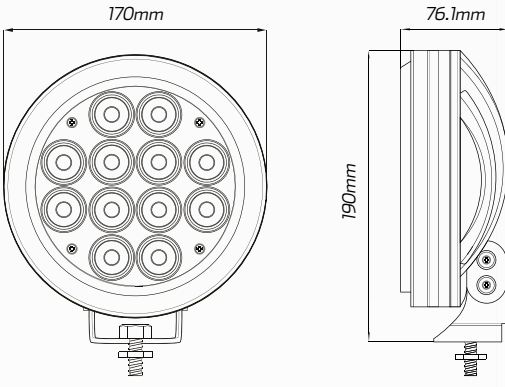

170mm Round LED Driving Light - Spot Beam

#QVSL760

www.qvee.com.au

DESCRIPTION

The QVSL760 is a 60W high powered LED spot beam driving light equipped with 12 x 5W high quality CREE LED's with a colour temperature of 6000K. Comes supplied with a clear polycarbonate cover.

ECE R10

ECE R112

DIMENSIONS

ACCESSORIES

- 1 x Waterproof Connector
- 1 x Polycarbonate Protective Clear Cover

SPOT

BEAM COVERAGE

TECHNICAL SPECIFICATIONS

LED Count	• 12 x 5W CREE® LED's	Lumens Output	• Raw: 6,720lm / Effective: 4,200lm
Voltage	• 12 - 32 Volt	Beam Coverage	• Spot Beam
Lens Material	• Polycarbonate Lens	IP Rating	• IP67 Rated
Wattage	• 60 Watt	Colour Temperature	• 6000K