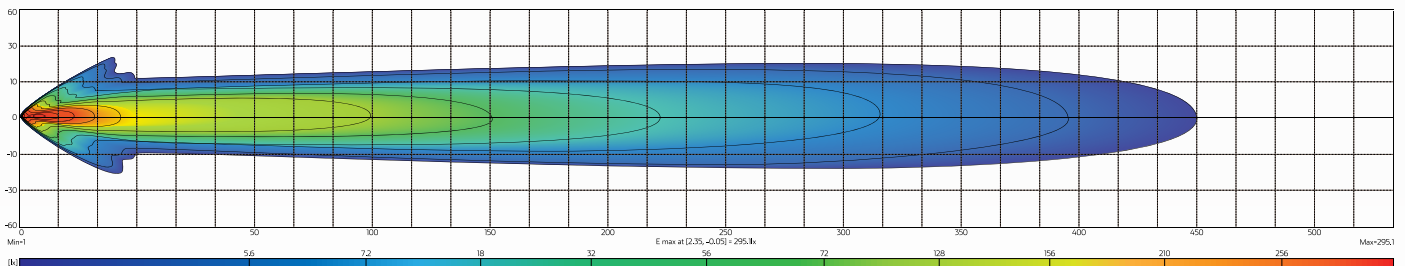

170mm Round LED Driving Light - Spot Beam

#QVSL760

www.qvee.com.au

DESCRIPTION

The QVSL760 is a 60W high powered LED spot beam driving light equipped with 12 x 5W high quality CREE LED's with a colour temperature of 6000K. Comes supplied with a clear polycarbonate cover.

ECE R10

ECE R112

DIMENSIONS

ACCESSORIES

- 1 x Waterproof Connector
- 1 x Polycarbonate Protective Clear Cover

SPOT

BEAM COVERAGE

TECHNICAL SPECIFICATIONS

LED Count	• 12 x 5W CREE® LED's	Lumens Output	• Raw: 6,720lm / Effective: 4,200lm
Voltage	• 12 - 32 Volt	Beam Coverage	• Spot Beam
Lens Material	• Polycarbonate Lens	IP Rating	• IP67 Rated
Wattage	• 60 Watt	Colour Temperature	• 6000K