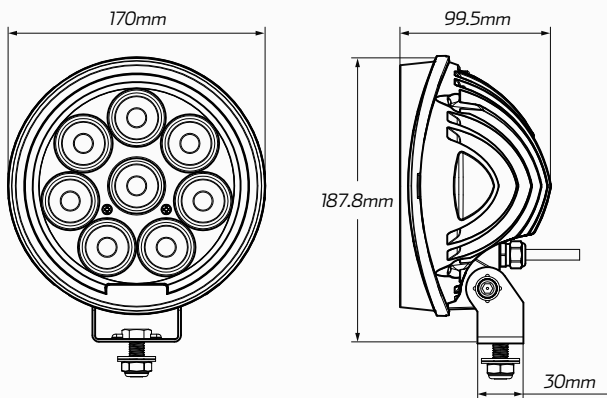

### DESCRIPTION

The QVSL80 series 80W spotlights use high intensity 10W CREE LED's. Ideal for trucking or the serious 4WD enthusiast. Pushes the boundaries of lighting performance.

### DIMENSIONS

### TECHNICAL SPECIFICATIONS

LED Count	• 10 W x 8 High Powered CREE® LED's
Voltage	• 9 - 48 Volt
Lens Material	• Polycarbonate Lens
Wattage	• 80 Watt
Lumens Output	• Raw: 7,200lm / Effective: 5,500lm
Beam Coverage	• Euro Beam
IP Rating	• IP68
Colour Temperature	• 6000 K