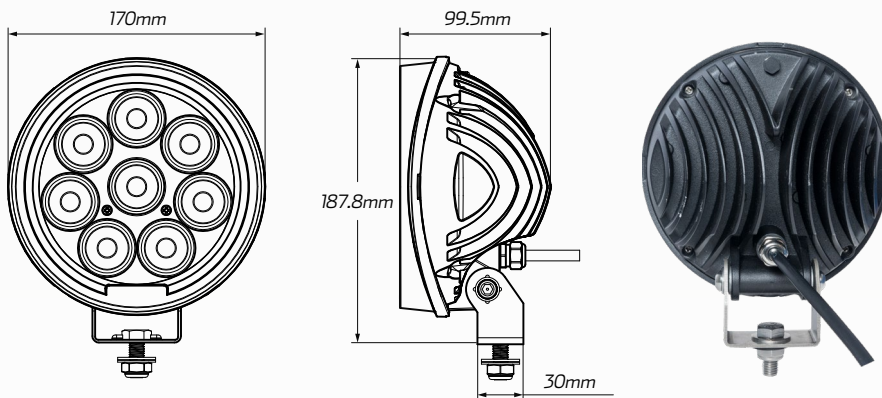

## 80W High Powered LED Spotlight - Spot Beam

#QVSL80S

www.qvee.com.au

### DESCRIPTION

The QVSL80 series 80W spotlights uses high intensity 10W CREE LED's. Ideal for trucking or the serious 4WD enthusiast who'll be pushing the boundaries of lighting performance.

### DIMENSIONS

### TECHNICAL SPECIFICATIONS

<b>LED Count</b>	• 10 W x 8 High Powered CREE® LED's	<b>Lumens Output</b>	• Raw: 7,200lm / Effective: 5,500lm
<b>Voltage</b>	• 9 - 48 Volt	<b>Beam Coverage</b>	• Spot Beam
<b>Lens Material</b>	• Polycarbonate Lens	<b>IP Rating</b>	• IP68
<b>Wattage</b>	• 80 Watt	<b>Colour Temperature</b>	• 6000 K