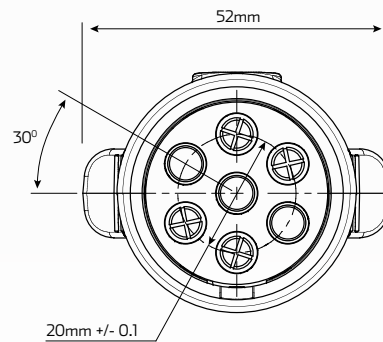

7 Pin Metal Truck Trailer Plug

#QVTP7MT

www.qvee.com.au

DESCRIPTION

7 pin large round metal trailer plug.
 Rated 30 Amp @ 12 Volt.
 Conform to ISO 1724 wiring recommendation and standard.

TECHNICAL SPECIFICATIONS

No. of Contacts	• 7 pin
Voltage	• 12 - 24 Volt
Wattage	• 30 Amp @ 12 Volt
Application	• 7-pin trailer plug

Material	• Aluminium Housing, Brass pins
Contact Termination	• Screw Contacts
Dimensions	• 96mm L x 52mm W x 40.4mm Ø
Approvals	• ISO 1724

WIRING DIAGRAM

7 pin Trailer Plug entry
Cable Entry view

7 pin Trailer socket entry
Cable Entry view

- W: 52mm
- L: 96mm
- Ø outer: 36mm
- Ø inner: 40mm

*+/-0.3mm tolerance

1	• Left hand turn	• Yellow
2	• Reverse light / signal	• Black
3	• Earth	• White
4	• Right hand turn	• Green
5	• Service Brakes	• Blue
6	• Stop lights / signal	• Red
7	• Rear tail / clearance / marker lamps	• Brown