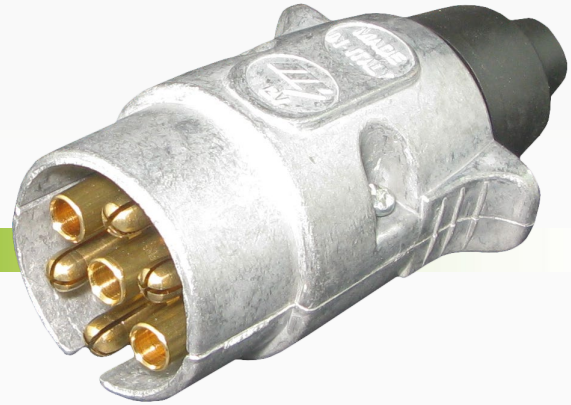

7 Pin Metal Truck Trailer Plug

#QVTP7MT

www.qvee.com.au

DESCRIPTION

7 pin large round metal trailer plug.
 Rated 30 Amp @ 12 Volt.
 Conform to ISO 1724 wiring recommendation and standard.

TECHNICAL SPECIFICATIONS

No. of Contacts	• 7 pin
Voltage	• 12 - 24 Volt
Wattage	• 30 Amp @ 12 Volt
Application	• 7-pin trailer plug

Material	• Aluminium Housing, Brass pins
Contact Termination	• Screw Contacts
Dimensions	• 96mm L x 52mm W x 40.4mm Ø
Approvals	• ISO 1724

WIRING DIAGRAM

7 pin Trailer Plug entry
Cable Entry view

7 pin Trailer socket entry
Cable Entry view

- W: 52mm
- L: 96mm
- Ø outer: 36mm
- Ø inner: 40mm

*+/-0.3mm tolerance

1	• Left hand turn	• Yellow
2	• Reverse light / signal	• Black
3	• Earth	• White
4	• Right hand turn	• Green
5	• Service Brakes	• Blue
6	• Stop lights / signal	• Red
7	• Rear tail / clearance / marker lamps	• Brown