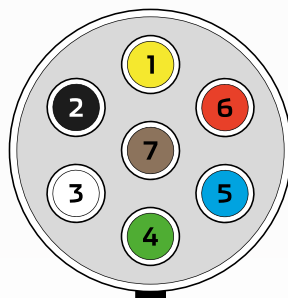

7 Pin Metal Truck Trailer Plug

#QVTP7MT

www.qvee.com.au

DESCRIPTION

7 pin large round metal trailer plug.
 Rated 30 Amp @ 12 Volt.
 Conform to ISO 1724 wiring recommendation and standard.

TECHNICAL SPECIFICATIONS

No. of Contacts	• 7 pin
Voltage	• 12 - 24 Volt
Wattage	• 30 Amp @ 12 Volt
Application	• 7-pin trailer plug

Material	• Aluminium Housing, Brass pins
Contact Termination	• Screw Contacts
Dimensions	• 96mm L x 52mm W x 40.4mm Ø
Approvals	• ISO 1724

WIRING DIAGRAM

7 pin Trailer Plug entry
Cable Entry view

7 pin Trailer socket entry
Cable Entry view

- W: 52mm
- L: 96mm
- Ø outer: 36mm
- Ø inner: 40mm

*+/-0.3mm tolerance

1	• Left hand turn	• Yellow
2	• Reverse light / signal	• Black
3	• Earth	• White
4	• Right hand turn	• Green
5	• Service Brakes	• Blue
6	• Stop lights / signal	• Red
7	• Rear tail / clearance / marker lamps	• Brown