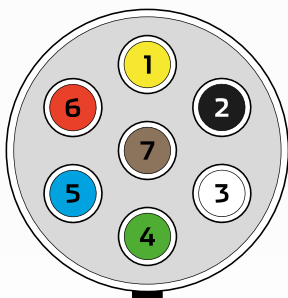

7 Pin Metal Truck Trailer Plug

#QVTP7MT

www.qvee.com.au

DESCRIPTION

7 pin large round metal trailer plug.
 Rated 30 Amp @ 12 Volt.
 Conform to ISO 1724 wiring recommendation and standard.

TECHNICAL SPECIFICATIONS

No. of Contacts	• 7 pin
Voltage	• 12 - 24 Volt
Wattage	• 30 Amp @ 12 Volt
Application	• 7-pin trailer plug

Material	• Aluminium Housing, Brass pins
Contact Termination	• Screw Contacts
Dimensions	• 96mm L x 52mm W x 40.4mm Ø
Approvals	• ISO 1724

WIRING DIAGRAM

7 pin Trailer Plug entry
Cable Entry view

7 pin Trailer socket entry
Cable Entry view

- W: 52mm
- L: 96mm
- Ø outer: 36mm
- Ø inner: 40mm

*+/-0.3mm tolerance

1	• Left hand turn	• Yellow
2	• Reverse light / signal	• Black
3	• Earth	• White
4	• Right hand turn	• Green
5	• Service Brakes	• Blue
6	• Stop lights / signal	• Red
7	• Rear tail / clearance / marker lamps	• Brown