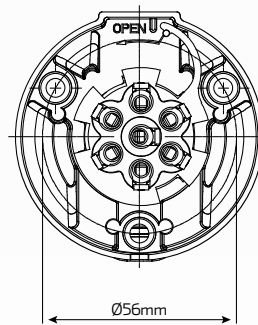

### DESCRIPTION

7 pin large round metal trailer socket.

Rated 30A @ 12V. Made from aluminium, brass plated pin.  
Conforms to ISO 1724 wiring recommendation and standard.

### TECHNICAL SPECIFICATIONS

<b>No. of Contacts</b>	• 7 pin
<b>Voltage</b>	• 12 - 24 Volt
<b>Wattage</b>	• 30 Amp @ 12 Volt
<b>Application</b>	• 7-pin trailer socket

<b>Material</b>	• Aluminium Housing, Brass pins
<b>Contact Termination</b>	• Screw Contacts
<b>Dimensions</b>	• 51.8mm W x 71.5mm Ø when socket is closed
<b>Approvals</b>	• ISO 1724

### WIRING DIAGRAM

7 pin Trailer Plug entry  
Cable Entry view

7 pin Trailer socket entry  
Cable Entry view

1	• Left hand turn	• Yellow
2	• Reverse light / signal	• Black
3	• Earth	• White
4	• Right hand turn	• Green
5	• Service Brakes	• Blue
6	• Stop lights / signal	• Red
7	• Rear tail / clearance / marker lamps	• Brown