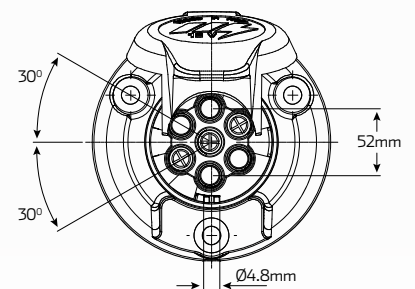

### DESCRIPTION

7 pin large round metal trailer socket.

Rated 30A @ 12V. Made from aluminium, brass plated pin.  
Conforms to ISO 1724 wiring recommendation and standard.

### TECHNICAL SPECIFICATIONS

<b>No. of Contacts</b>	• 7 pin
<b>Voltage</b>	• 12 - 24 Volt
<b>Wattage</b>	• 30 Amp @ 12 Volt
<b>Application</b>	• 7-pin trailer socket

<b>Material</b>	• Aluminium Housing, Brass pins
<b>Contact Termination</b>	• Screw Contacts
<b>Dimensions</b>	• 51.8mm W x 71.5mm Ø when socket is closed
<b>Approvals</b>	• ISO 1724

### WIRING DIAGRAM

7 pin Trailer Plug entry  
Cable Entry view

7 pin Trailer socket entry  
Cable Entry view

1	• Left hand turn	• Yellow
2	• Reverse light / signal	• Black
3	• Earth	• White
4	• Right hand turn	• Green
5	• Service Brakes	• Blue
6	• Stop lights / signal	• Red
7	• Rear tail / clearance / marker lamps	• Brown