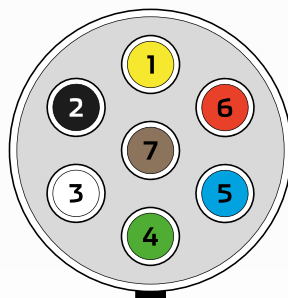

### TECHNICAL SPECIFICATIONS

<b>No. of Contacts</b>	• 7 pin
<b>Voltage</b>	• 12 - 24 Volt
<b>Wattage</b>	• 30 Amp @ 12 Volt
<b>Application</b>	• 7-pin trailer socket

<b>Material</b>	• Aluminium Housing, Brass pins
<b>Contact Termination</b>	• Screw Contacts
<b>Dimensions</b>	• 51.8mm W x 71.5mm Ø when socket is closed
<b>Approvals</b>	• ISO 1724

### WIRING DIAGRAM

7 pin Trailer Plug entry  
Cable Entry view

7 pin Trailer socket entry  
Cable Entry view

1	• Left hand turn	• Yellow
2	• Reverse light / signal	• Black
3	• Earth	• White
4	• Right hand turn	• Green
5	• Service Brakes	• Blue
6	• Stop lights / signal	• Red
7	• Rear tail / clearance / marker lamps	• Brown