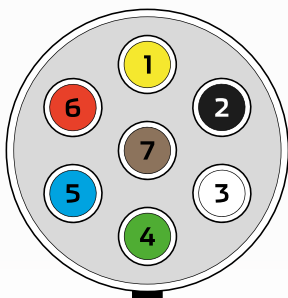

### DESCRIPTION

7 pin large round metal trailer socket.

Rated 30A @ 12V. Made from aluminium, brass plated pin.  
Conforms to ISO 1724 wiring recommendation and standard.

### TECHNICAL SPECIFICATIONS

<b>No. of Contacts</b>	• 7 pin
<b>Voltage</b>	• 12 - 24 Volt
<b>Wattage</b>	• 30 Amp @ 12 Volt
<b>Application</b>	• 7-pin trailer socket

<b>Material</b>	• Aluminium Housing, Brass pins
<b>Contact Termination</b>	• Screw Contacts
<b>Dimensions</b>	• 51.8mm W x 71.5mm Ø when socket is closed
<b>Approvals</b>	• ISO 1724

### WIRING DIAGRAM

7 pin Trailer Plug entry  
Cable Entry view

7 pin Trailer socket entry  
Cable Entry view

1	• Left hand turn	• Yellow
2	• Reverse light / signal	• Black
3	• Earth	• White
4	• Right hand turn	• Green
5	• Service Brakes	• Blue
6	• Stop lights / signal	• Red
7	• Rear tail / clearance / marker lamps	• Brown