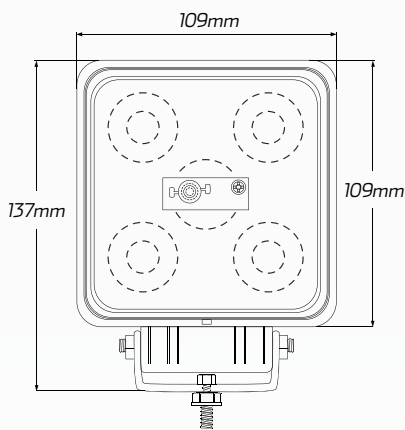

15W High Powered Square LED Worklight - Flood Beam

#QVWL15WS

www.qvee.com.au

DESCRIPTION

The QVEE 15W high powered square LED worklight has 5 x 3W LED's, putting out a massive 750 lumens. Highly durable with powder coated aluminium housing and polycarbonate lens.

Ideal for all applications where high illumination is a must. Fitted with a waterproof connector and stainless steel fittings.

ACCESSORIES

- 1 x Waterproof Connector
- Stainless Steel Brackets

FLOOD

TECHNICAL SPECIFICATIONS

Voltage	• 10 - 30 Volt
IP Rating	• IP67 Rated
Lumens	• 750 Lumens - 15W
LED Count	• 5 x 3W LED's
Lens	• Polycarbonate Lens
Beam Coverage	• Flood Beam
Colour Temperature	• 6000 K
Accessories	• 1 x Waterproof Connector • Stainless Steel Brackets
Dimensions	• 109mm L x 137mm H x 40.5mm D