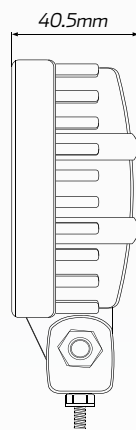

15W High Powered Square LED Worklight - Flood Beam

#QVWL15WS

www.qvee.com.au

DESCRIPTION

The QVEE 15W high powered square LED worklight has 5 x 3W LED's, putting out a massive 750 lumens. Highly durable with powder coated aluminium housing and polycarbonate lens.

Ideal for all applications where high illumination is a must. Fitted with a waterproof connector and stainless steel fittings.

ACCESSORIES

- 1 x Waterproof Connector
- Stainless Steel Brackets

FLOOD

TECHNICAL SPECIFICATIONS

Voltage	• 10 - 30 Volt
IP Rating	• IP67 Rated
Lumens	• 750 Lumens - 15W
LED Count	• 5 x 3W LED's
Lens	• Polycarbonate Lens
Beam Coverage	• Flood Beam
Colour Temperature	• 6000 K
Accessories	• 1 x Waterproof Connector • Stainless Steel Brackets
Dimensions	• 109mm L x 137mm H x 40.5mm D