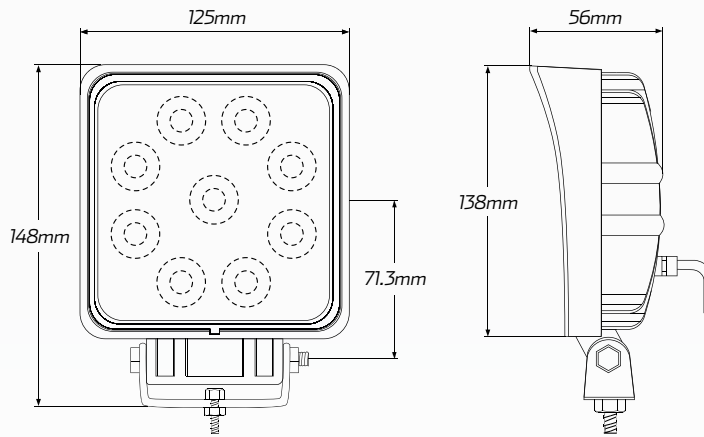

## 27W High Powered Square LED Worklight - Flood Beam

#QVWL27WS

www.qvee.com.au

### DESCRIPTION

The QVEE 27W high powered square LED worklight has 9 x 3W CREE® LED's, putting out a massive 1400 lumens. Highly durable with powder coated aluminium housing and polycarbonate lens.

Ideal for all applications where high illumination is a must. Fitted with a DT Deutsch plug and stainless steel fittings.

### DIMENSIONS

### TECHNICAL SPECIFICATIONS

<b>Voltage</b>	• 10 - 30 Volt
<b>IP Rating</b>	• IP67 Rated
<b>Lumens</b>	• 1400 Lumens - 27W
<b>LED Count</b>	• 9 x 3W High Powered CREE® LED's
<b>Lens</b>	• Polycarbonate Lens
<b>Beam Coverage</b>	• Flood Beam
<b>Colour Temperature</b>	• 6000 K
<b>Accessories</b>	• DT Deutsch Connector • Stainless Steel Brackets
<b>Dimensions</b>	• 125mm L x 148mm H x 56mm D