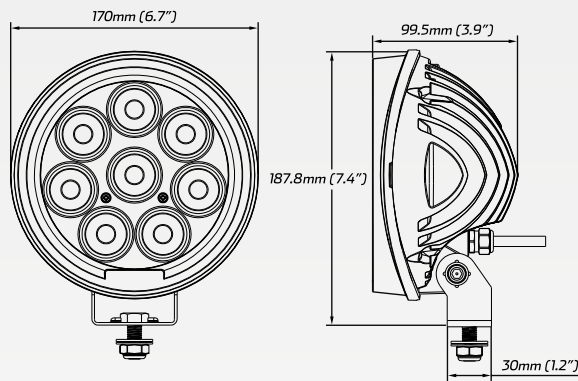

80W High Powered LED Spotlight - Euro Beam

#QVSL80E

DESCRIPTION

The QVSL80 series 80W Spotlights use high intensity 10W CREE LED's. Ideal for Trucking or the serious 4WD enthusiast who'll be pushing the boundaries of lighting performance.

www.qvee.com.au

ACCESSORIES

- 1 x Waterproof Connector
- 1 x Wiring Harness and Switch
- 1 x Polycarbonate Protective Clear Cover

TECHNICAL SPECIFICATIONS

| | |
|---------------------------|------------------------------------------------------------------------------------------------------------------------------------------------------------------------|
| Voltage | • 9-32 Volt |
| IP Rating | • IP68 Rated |
| Lumens | • 7,200 Lumens - 80W |
| LED Count | • 8 x 10w High Powered CREE LED's |
| Lens | • Polycarbonate Lens |
| Beam Coverage | • Euro Beam |
| Colour Temperature | • 6000 K |
| Accessories | <ul style="list-style-type: none"> • 1x Waterproof Connector • 1x Wiring Harness and Switch • 1x Polycarbonate Protective Clear Cover |