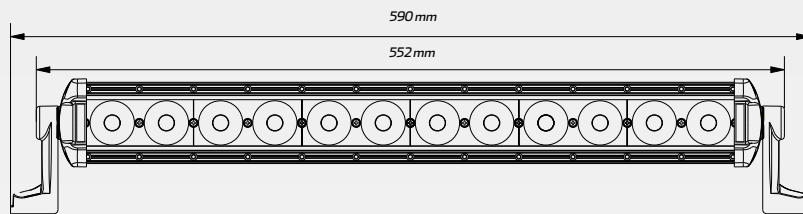

# 120w High Powered LED Bar Light - Combo Beam

#QVWL12X10C

## DESCRIPTION

[www.qvee.com.au](http://www.qvee.com.au)

The QVWL12X10C is a heavy duty high powered 120W LED spotlight bar lamp.

Ideal for Trucking, Agricultural or the serious 4WD enthusiast who'll be pushing the boundaries of lighting performance.

**COMBO**  
SPOT & FLOOD

For optional side leg mounting order P/N QVWLEGS

## TECHNICAL SPECIFICATIONS

<b>Voltage</b>	• 9-32 Volt	<b>Beam Coverage</b>	• Combo Beam 4x Flood & 8x Spot LED's
<b>IP Rating</b>	• IP68 Rated	<b>Colour Temperature</b>	• 6000 K
<b>Lumens</b>	• 10,800 Lumens - 120W	<b>Accessories</b>	• 1x DT DEUTSCH plug Connector
<b>LED Count</b>	• 12x 10w High Powered CREE LED's		• Wiring harness
<b>Lens</b>	• Polycarbonate Lens		• 1x Channel Mounting