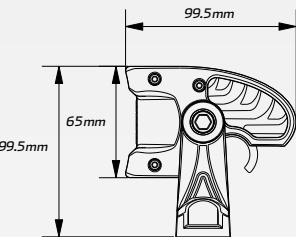

# 120w High Powered LED Bar Light - Combo Beam

#QVWL12X10C

## DESCRIPTION

[www.qvee.com.au](http://www.qvee.com.au)

The QVWL12X10C is a heavy duty high powered 120W LED spotlight bar lamp.

Ideal for Trucking, Agricultural or the serious 4WD enthusiast who'll be pushing the boundaries of lighting performance.