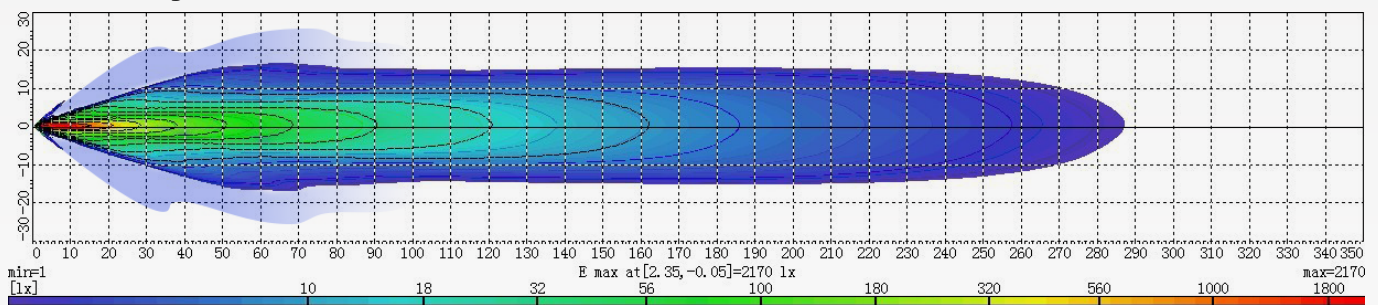

**COMBO**  
SPOT & FLOOD

For optional side leg mounting order P/N QVWLEGS

## Beam Coverage