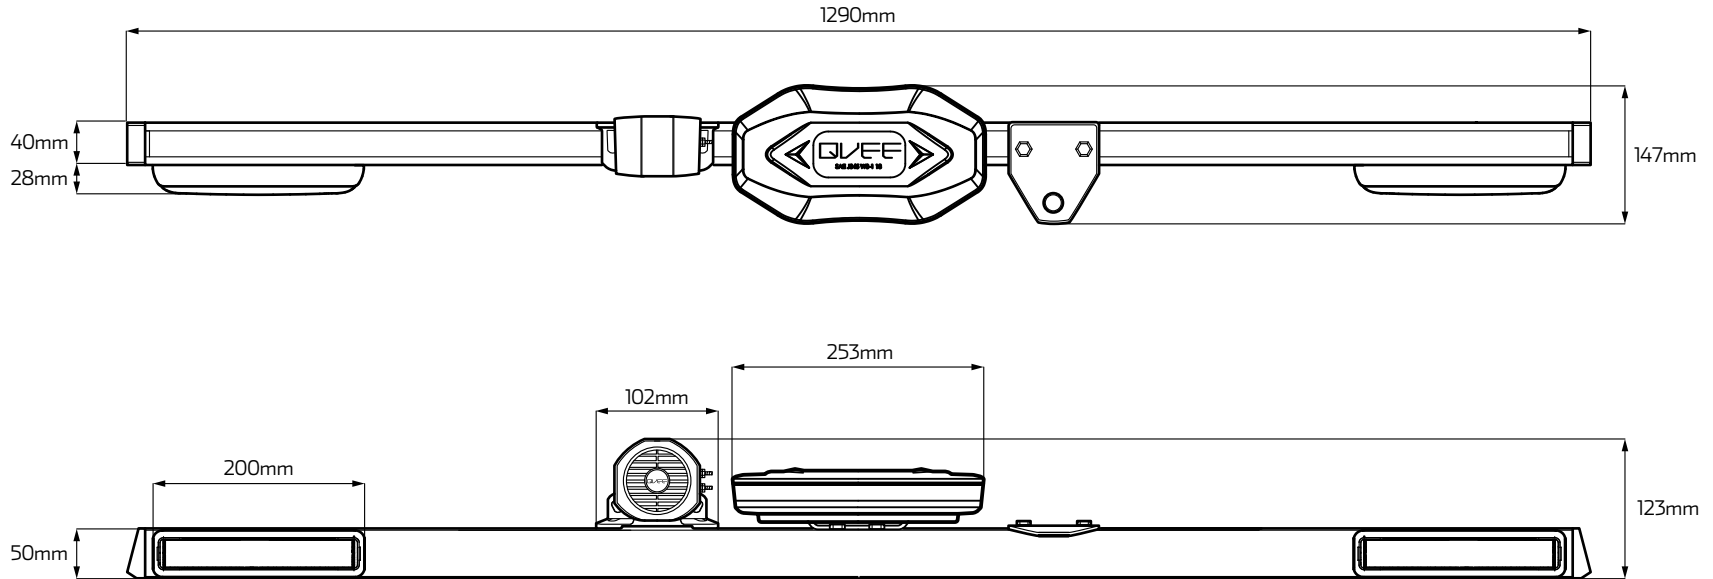

MINE BAR WITH SLIMLINE BEACON - WHITE NOISE

RHBAR1250-NT2LW Dimension Diagram

Dimensions:

+Allowance of +/- 1mm.

*To avoid warranty issues QVEE recommends product are fitted by a qualified Auto Electrician.