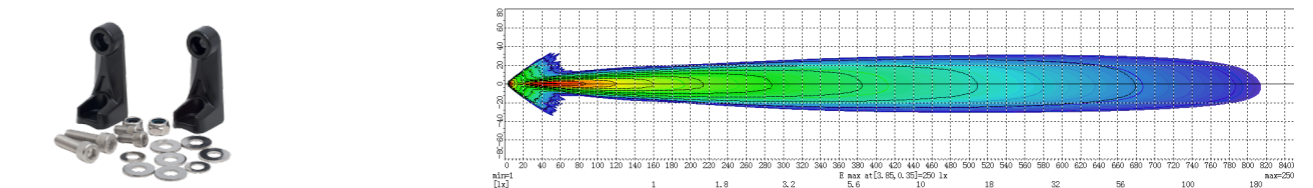

BEAM COVERAGE

Optional Side Leg Mounting
P/N QVWLEGS.

DIMENSIONS:

W: 686mm [27.01"] x H: 65mm [2.56"] x B: 97.7mm [3.85"]