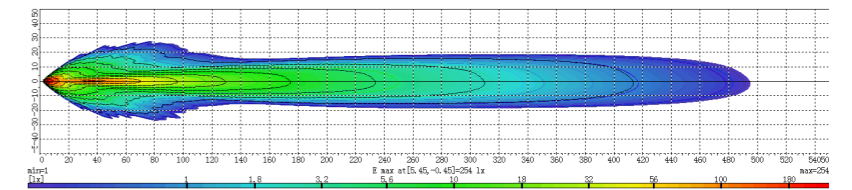

BEAM COVERAGE

DIMENSIONS:

W: 476mm [18.74"] x H: 65mm [2.56"] x B: 97.7mm [3.85"]

120W HIGH POWERED LED BAR LIGHT - FLOOD BEAM
#QVWL24D5F

The 120W D5 series LED bars are built for extreme conditions. Made with the highest quality CREE LED's, precision reflectors, optics & virtually unbreakable polycarbonate lens. With an IP68 rating the D5 series can withstand the harshest of Australian conditions.

Incorporating a unique aluminium heatsink housing which allows maximum heat dispersion. Patented channel mount for easy and sturdy instillation or optional side leg mount is available. Ideal for Trucking, 4WD's, Mining & Agricultural.