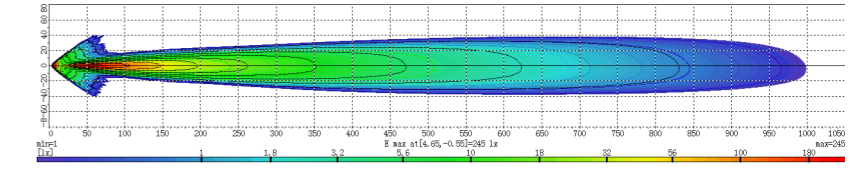

BEAM COVERAGE

DIMENSIONS:
W: 1,001mm [34.41"] x H: 65mm [2.55"] x B: 99.5mm [3.91"]

330W HIGH POWERED LED BAR LIGHT - COMBO BEAM
#QVWL66D5C

The 330W D5 series LED bars are built for extreme conditions. Made with the highest quality CREE LED's, precision reflectors, optics & virtually unbreakable polycarbonate lens. With an IP68 rating the D5 series can withstand the harshest of Australian conditions. Incorporating a unique aluminium heatsink housing which allows maximum heat dispersion. Patented channel mount for easy and sturdy instillation or optional side leg mount is available. Ideal for Trucking, 4WD's, Mining & Agricultural.