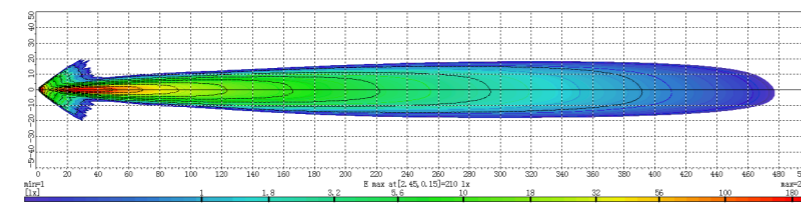

BEAM COVERAGE

DIMENSIONS:

W: 266mm [6.34"] x H: 65mm [2.56"] x B: 97.7mm [3.85"]

120W HIGH POWERED LED BAR LIGHT - COMBO BEAM
#QVWL24D5C

The 120W D5 series LED bars are built for extreme conditions. Made with the highest quality CREE LED's, precision reflectors, optics & virtually unbreakable polycarbonate lens. With an IP68 rating the D5 series can withstand the harshest of Australian conditions.

Incorporating a unique aluminium heatsink housing which allows maximum heat dispersion. Patented channel mount for easy and sturdy instillation or optional side leg mount is available. Ideal for Trucking, 4WD's, Mining & Agricultural.