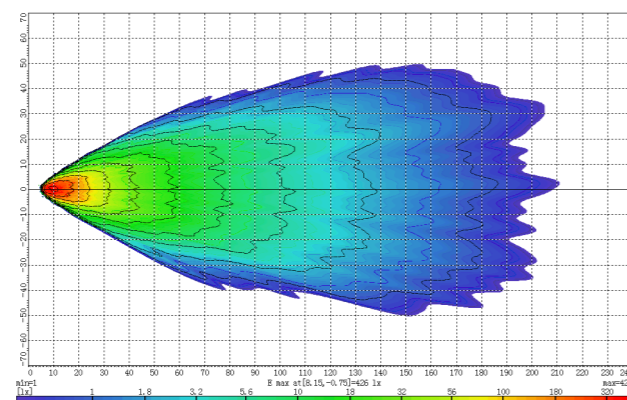

BEAM COVERAGE

270W HIGH POWERED LED BAR LIGHT - SPOT BEAM
#QVWL54D5S

The 270W D5 series LED bars are built for extreme conditions. Made with the highest quality CREE LED's, precision reflectors, optics & virtually unbreakable polycarbonate lens. With an IP68 rating the D5 series can withstand the harshest of Australian conditions. Incorporating a unique aluminium heatsink housing which allows maximum heat dispersion. Patented channel mount for easy and sturdy instillation or optional side leg mount is available. Ideal for Trucking, 4WD's, Mining & Agricultural.

SPECIFICATIONS

Voltage:	9-32 Volt
IP Rating:	IP68 Rated
Lumens:	24,300 Lumens - 270W
LED Count:	54 x 5W High Powered CREE LED's
Lens:	Polycarbonate Lens
Beam Coverage:	Spot Beam
Colour Temperature:	6000 K