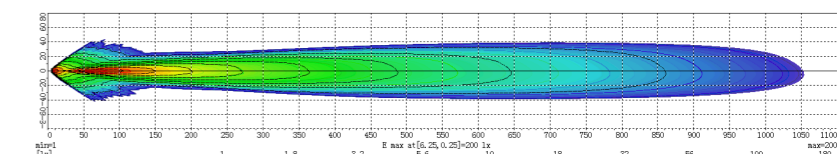

BEAM COVERAGE

DIMENSIONS:
W: 1,211mm [47.68"] x H: 65mm [2.55"] x B: 99.5mm [3.91"]