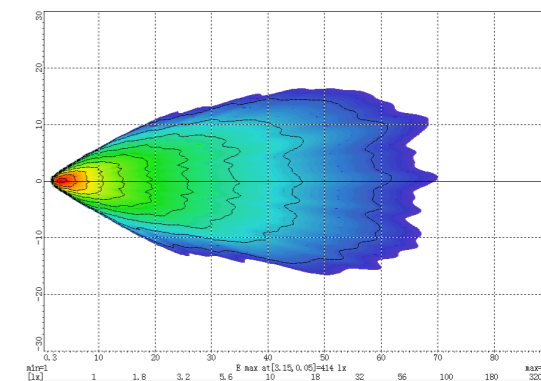

SPECIFICATIONS

Voltage: 9-32 Volt
 IP Rating: IP68 Rated
 Lumens: 2,700 Lumens - 30W
 LED Count: 6 x 5W High Powered CREE LED's
 Lens: Polycarbonate Lens
 Beam Coverage: Flood Beam
 Colour Temperature: 6000 K

DIMENSIONS:

W: 161.0mm [6.34"] x H: 65mm [2.56"]
 x B: 97.7mm [3.85"]

Optional Side Leg Mounting
 P/N QVWLEGS.

BEAM COVERAGE

30W HIGH POWERED LED BAR LIGHT - SPOT BEAM

#QVWL6D5S

The 30W D5 series LED bars are built for extreme conditions. Made with the highest quality CREE LED's, precision reflectors, optics & virtually unbreakable polycarbonate lens. With an IP68 rating the D5 series can withstand the harshest of Australian conditions. Incorporating a unique aluminium heatsink housing which allows maximum heat dispersion. Patented channel mount for easy and sturdy instillation or optional side leg mount is available. Ideal for ATV's, Motorbikes, Camping or as a Reverse light.