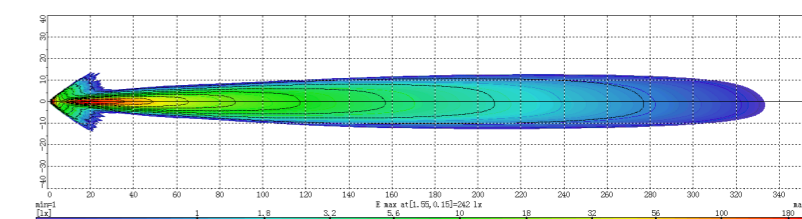

DIMENSIONS:

W: 161.0mm [6.34"] x H: 65mm [2.56"]
 x B: 97.7mm [3.85"]

Optional Side Leg Mounting
 P/N QVWLEGS.

BEAM COVERAGE

30W HIGH POWERED LED BAR LIGHT - SPOT BEAM

#QVWL6D5S

The 30W D5 series LED bars are built for extreme conditions. Made with the highest quality CREE LED's, precision reflectors, optics & virtually unbreakable polycarbonate lens. With an IP68 rating the D5 series can withstand the harshest of Australian conditions. Incorporating a unique aluminium heatsink housing which allows maximum heat dispersion. Patented channel mount for easy and sturdy instillation or optional side leg mount is available. Ideal for ATV's, Motorbikes, Camping or as a Reverse light.

BEAM COVERAGE

W: 161.0mm [6.34"] x H: 65mm [2.56"] x B: 97.7mm [3.85"]

Optional Side Leg Mounting
 P/N QVWLEGS.

60W HIGH POWERED LED BAR LIGHT - FLOOD BEAM
 #QVWL12D5F

The 60W D5 series LED bars are built for extreme conditions. Made with the highest quality CREE LED's, precision reflectors, optics & virtually unbreakable polycarbonate lens. With an IP68 rating the D5 series can withstand the harshest of Australian conditions. Incorporating a unique aluminium heatsink housing which allows maximum heat dispersion. Patented channel mount for easy and sturdy instillation or optional side leg mount is available. Ideal for ATV's, Motorbikes, Camping or as a Reverse light.