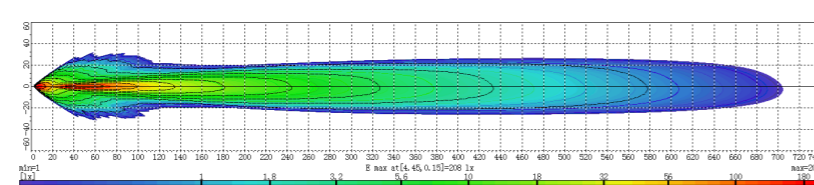

BEAM COVERAGE

DIMENSIONS:

W: 686mm [27.01"] x H: 65mm [2.56"] x B: 97.7mm [3.85"]

180W HIGH POWERED LED BAR LIGHT - SPOT BEAM

#QVWL36D5S

The 180W D5 series LED bars are built for extreme conditions. Made with the highest quality CREE LED's, precision reflectors, optics & virtually unbreakable polycarbonate lens. With an IP68 rating the D5 series can withstand the harshest of Australian conditions.

Incorporating a unique aluminium heatsink housing which allows maximum heat dispersion. Patented channel mount for easy and sturdy instillation or optional side leg mount is available. Ideal for Trucking, 4WD's, Mining & Agricultural.

SPECIFICATIONS

Voltage:	9-32 Volt
IP Rating:	IP68 Rated
Lumens:	16,200 Lumens - 180W
LED Count:	36 x 5W High Powered CREE LED's
Lens:	Polycarbonate Lens
Beam Coverage:	Spot Beam
Colour Temperature:	6000 K