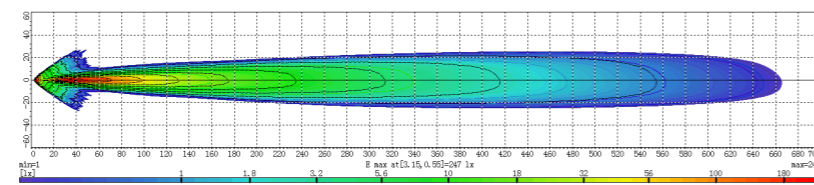

BEAM COVERAGE

DIMENSIONS:

W: 476mm [18.74"] x H: 65mm [2.56"] x B: 97.7mm [3.85"]

180W HIGH POWERED LED BAR LIGHT - FLOOD BEAM

#QVWL36D5F

The 180W D5 series LED bars are built for extreme conditions. Made with the highest quality CREE LED's, precision reflectors, optics & virtually unbreakable polycarbonate lens. With an IP68 rating the D5 series can withstand the harshest of Australian conditions.

Incorporating a unique aluminium heatsink housing which allows maximum heat dispersion. Patented channel mount for easy and sturdy instillation or optional side leg mount is available. Ideal for Trucking, 4WD's, Mining & Agricultural.

SPECIFICATIONS

Voltage:	9-32 Volt
IP Rating:	IP68 Rated
Lumens:	16,200 Lumens - 180W
LED Count:	36 x 5W High Powered CREE LED's
Lens:	Polycarbonate Lens
Beam Coverage:	Flood Beam
Colour Temperature:	6000 K