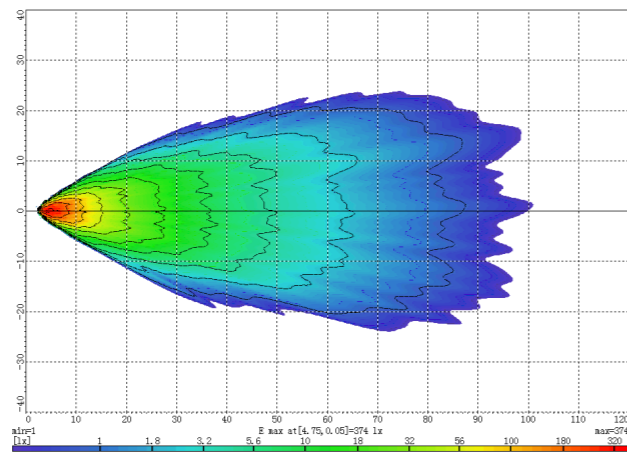

60W HIGH POWERED LED BAR LIGHT - FLOOD BEAM
#QVWL12D5F

The 60W D5 series LED bars are built for extreme conditions. Made with the highest quality CREE LED's, precision reflectors, optics & virtually unbreakable polycarbonate lens. With an IP68 rating the D5 series can withstand the harshest of Australian conditions. Incorporating a unique aluminium heatsink housing which allows maximum heat dispersion. Patented channel mount for easy and sturdy instillation or optional side leg mount is available. Ideal for ATV's, Motorbikes, Camping or as a Reverse light.

SPECIFICATIONS

Voltage:	9-32 Volt
IP Rating:	IP68 Rated
Lumens:	5,400 Lumens - 60W
LED Count:	12 x 5W High Powered CREE LED's
Lens:	Polycarbonate Lens
Beam Coverage:	Flood Beam
Colour Temperature:	6000 K

DIMENSIONS:

W: 266mm [6.34"] x H: 65mm [2.56"] x B: 97.7mm [3.85"]

BEAM COVERAGE

60W HIGH POWERED LED BAR LIGHT - SPOT BEAM
#QVWL12D5S

The 60W D5 series LED bars are built for extreme conditions. Made with the highest quality CREE LED's, precision reflectors, optics & virtually unbreakable polycarbonate lens. With an IP68 rating the D5 series can withstand the harshest of Australian conditions. Incorporating a unique aluminium heatsink housing which allows maximum heat dispersion. Patented channel mount for easy and sturdy instillation or optional side leg mount is available. Ideal for ATV's, Motorbikes, Camping or as a Reverse light.

SPECIFICATIONS

Voltage:	9-32 Volt
IP Rating:	IP68 Rated
Lumens:	5,400 Lumens - 60W
LED Count:	12 x 5W High Powered CREE LED's
Lens:	Polycarbonate Lens
Beam Coverage:	Spot Beam
Colour Temperature:	6000 K