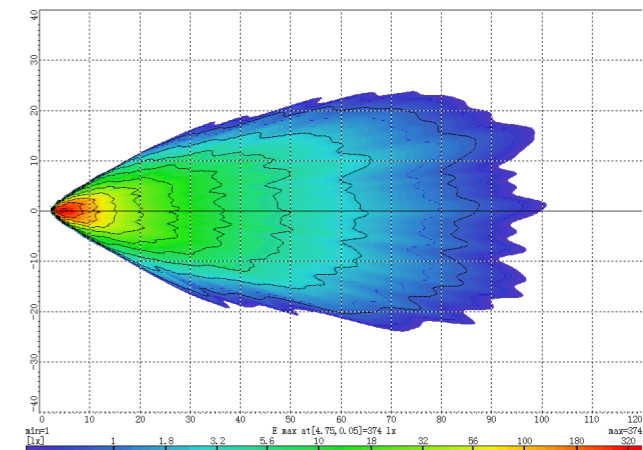

BEAM COVERAGE