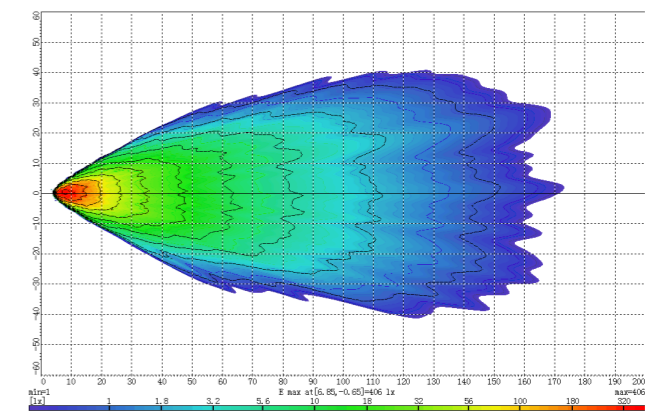

BEAM COVERAGE

180W HIGH POWERED LED BAR LIGHT - COMBO BEAM

#QVWL36D5C

The 180W D5 series LED bars are built for extreme conditions. Made with the highest quality CREE LED's, precision reflectors, optics & virtually unbreakable polycarbonate lens. With an IP68 rating the D5 series can withstand the harshest of Australian conditions.

Incorporating a unique aluminium heatsink housing which allows maximum heat dispersion. Patented channel mount for easy and sturdy instillation or optional side leg mount is available. Ideal for Trucking, 4WD's, Mining & Agricultural.

SPECIFICATIONS

Voltage:	9-32 Volt
IP Rating:	IP68 Rated
Lumens:	16,200 Lumens - 180W
LED Count:	36 x 5W High Powered CREE LED's
Lens:	Polycarbonate Lens
Beam Coverage:	Combo Beam [12x Flood, 24x Spot LED's]
Colour Temperature:	6000 K