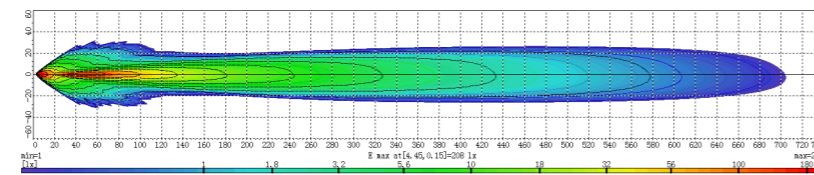

BEAM COVERAGE

DIMENSIONS:
W: 1,001mm [34.41"] x H: 65mm [2.55"] x B: 99.5mm [3.91"]

270W HIGH POWERED LED BAR LIGHT - FLOOD BEAM
#QVWL54D5F

The 270W D5 series LED bars are built for extreme conditions. Made with the highest quality CREE LED's, precision reflectors, optics & virtually unbreakable polycarbonate lens. With an IP68 rating the D5 series can withstand the harshest of Australian conditions. Incorporating a unique aluminium heatsink housing which allows maximum heat dispersion. Patented channel mount for easy and sturdy instillation or optional side leg mount is available. Ideal for Trucking, 4WD's, Mining & Agricultural.