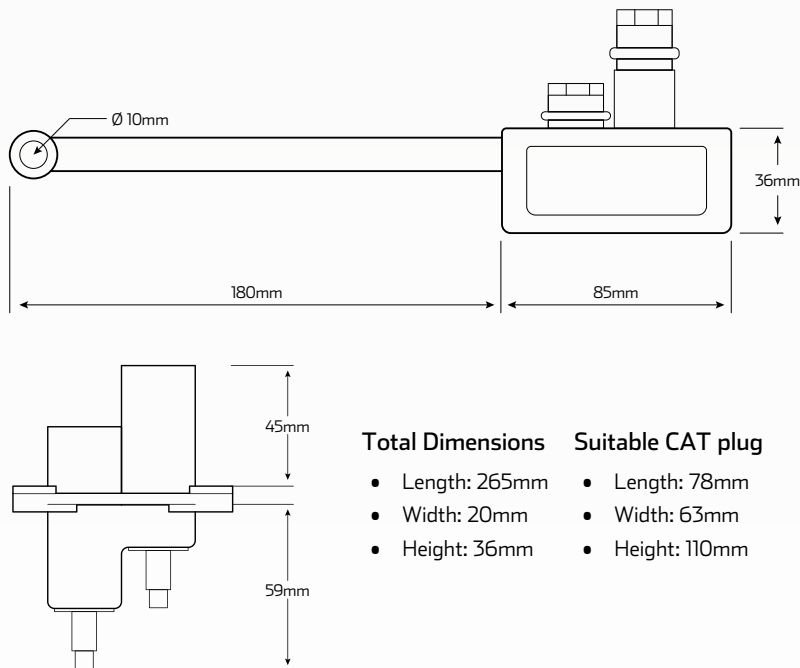

Cat Style Receptacle Cover

#CATCOVER

www.qvee.com.au

DESCRIPTION

CAT style jump start receptacle cover. Keeps dust and moisture from damaging connections while not in use. Offers a quick and easy connection. Ideal for use on applications where battery terminal access is limited.

For use with QVEE's CAT style jump start receptacle (CATJS).

DIMENSIONS

- | Total Dimensions | Suitable CAT plug |
|------------------|-------------------|
| • Length: 265mm | • Length: 78mm |
| • Width: 20mm | • Width: 63mm |
| • Height: 36mm | • Height: 110mm |

Specifically designed to suit QVEE's CAT style accessories

TECHNICAL SPECIFICATIONS

Cable Size	• 70mm ²	Dimensions	• 265mm L x 20mm W x 36mm H
Housing Material	• PVC	Operating Temperature	• -20°C to 105°C
Housing Colour	• Black	Approvals	• UL, RoHS