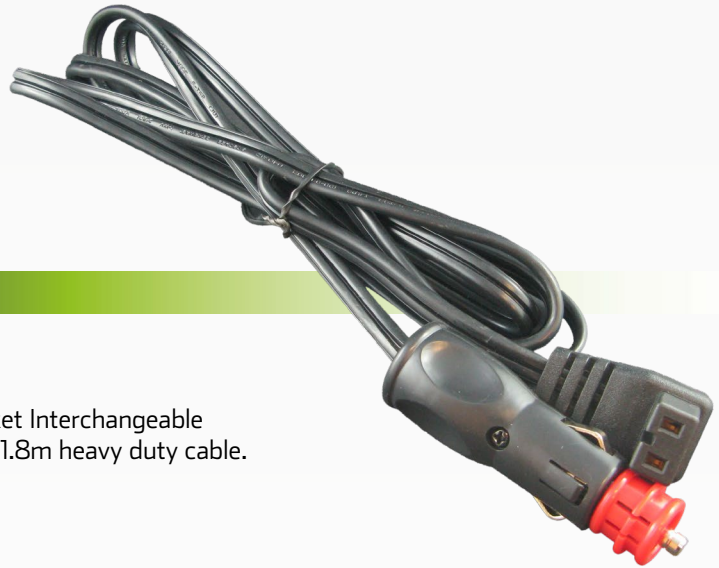

Waeco Fridge Replacement Lead

#QVLWAECO

www.qvee.com.au

DESCRIPTION

Replacement power lead to suit Waeco fridges. Comes with a plug to suit both cigarette and merit socket Interchangeable by simply removing the red merit ring. Equipped with a 1.8m heavy duty cable. High withstanding voltage with 8 Amp current draw.

FEATURES

- 12 Volt applications
- Suitable for merit sockets and cigarette sockets (by removing red merit outlet ring)
- Equipped with a 15 Amp fast blow fuse
- 1.8 metre long cable for easy cable positioning
- Up to 105°C max operating temperature

Interchangeable socket

3 Pin DC power output

Heavy duty 16AWG cable

TECHNICAL SPECIFICATIONS

Input Voltage	• 12 Volt	Output Type	• 2 Pin DC power (Waeco plug)
Withstanding Voltage	• 300 Volts	Max. Operating Temp	• 105°C
Current Draw	• 8 Amp	Cable Size	• 1.31mm ² - 16 AWG
Fuse Type	• Fast blow fuse	Cable Length	• 1.8 metre
Fuse Amperage	• 15 Amp	Engel Plug Dimensions	• 17.5mm x 10mm
Input Type	• Cigarette / Merit plug	Flammability	• VW-1