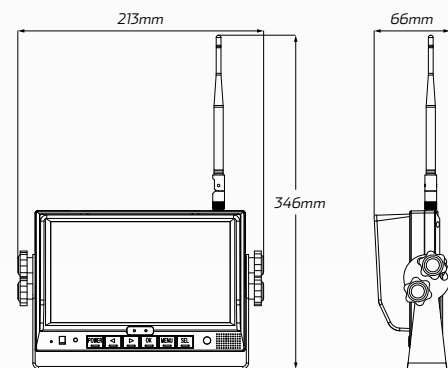

7-Inch HD Colour Wireless LCD Monitor

#QVMN7WHD

www.qvee.com.au

1 YEAR WARRANTY

DESCRIPTION

The QVMN7WHD is an 10-32V high resolution 7" wireless HD LCD reverse camera screen. Features up to 4 : 1080p cameras, image adjustable viewing, adjustable speaker volume and full function remote control.

Perfect for Trucking, Agricultural, Mining, 4WD's, Caravans, RV's & everyday passenger vehicles.

FEATURES

- TFT LCD monitor with wide angle view & high resolution display
- Supports up to 4 channel, 1080p wireless cameras
- Video formats: PAL / NTSC
- Multivolt: 10 - 32 Volt operation
- Adjustable horizontal, vertical, mirror and normal image viewing
- Recording function (requires max. 128GB TF card)
- Full-function remote control
- 1 year warranty

TECHNICAL SPECIFICATIONS

LCD Size	• 7"	Receiving Sensitivity	• -75dBm
Resolution	• 1024 x 3 (RGB) x 600	Decompression Format	• H.264
Contrast	• 700:1	Modulation	• FHSS
Brightness	• 600 cd/m ²	Micro-SD/TF Card	• Max. 128G
Viewing Angle	• U:85° / D: 85° / R/L: 85°	Time Delay	• 200ms
Aspect Ratio	• 16:9	System Format	• PAL / NTSC
Channel	• 4 Channels	Power Consumption	• Max. 10W
Operating Frequency	• 2400 - 2483.5 MHz	Loudspeaker	• 1W / 8 Ohm
Transmission Distance	• FCC: <= 300 metres	Operating Temperature	• -20° to 70°C, RH 90% Max
	• CE: <= 200 metres	Storage Temperature	• -30°C - 80°C, RH 90% Max
	• MIC: <= 60 metres	Dimensions (with Antenna)	• Without U-support mount: 182mm W x 331.2mm H x 28.7mm D
Transmission Power	• FCC: <= 26dBm		• With U-support mount & sun shield: 213mm W x 346mm H x 66mm D
	• CE: <= 20dBm		
	• MIC: <= 10dBm		