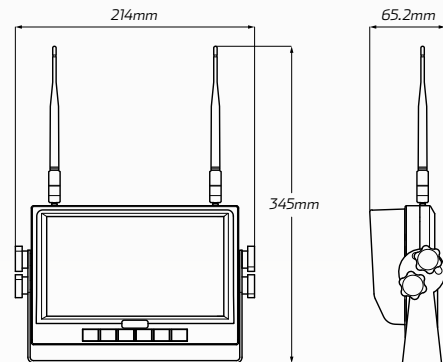

7-Inch Colour Wireless LCD Monitor

#QVMN7W

www.qvee.com.au

1 YEAR WARRANTY

DESCRIPTION

The QVMN7W is an 10-32V high resolution 7" wireless replacement TFT LCD reverse camera screen. Suitable for use of up to 4 cameras, image adjustable viewing, speaker with adjustable volume and remote control. Perfect for Trucking, Agricultural, Mining, 4WD's, Caravans, RV's & normal passenger vehicles.

TECHNICAL SPECIFICATIONS

LCD Size	• 7"
Resolution	• 800 x 3 (RGB) x 480
Contrast	• 500:1
Brightness	• 400 cd/m ²
Viewing Angle	• U:50° / D: 70° / R/L: 70°
Dot Pitch	• 0.0642 W x 0.1790 H
Aspect Ratio	• 16:9
Channel	• 4 Channels
Operating Frequency	• 2400 - 2483.5 MHz
Receiving Frequency	• -89 dBm
Micro SD Card	• Yes, Max. 128Gb

Decompression Format	• MPEG4
Modulation	• 2.4G FSK/GFSK
Time Delay	• 120ms
System Format	• PAL / NTSC
Power Supply	• DC 10 - 32 Volt
Power Consumption	• Max. 6W
Loudspeaker	• 1.5W / 8 Ohm
Operating Temperature	• -20°C - 70°C, RH 90%
Storage Temperature	• -30°C - 80°C, RH 90%
Dimensions (with Antenna)	<ul style="list-style-type: none"> • Without U-support mount: 182mm W x 330mm H x 28.7mm D • With U-support mount & sun shield: 214mm W x 345mm H x 65.2mm D