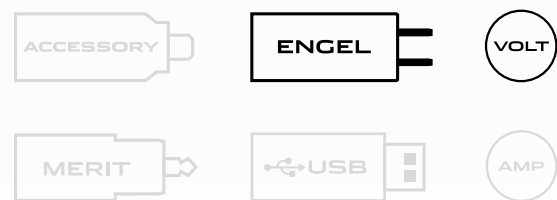

SOCKET TYPE