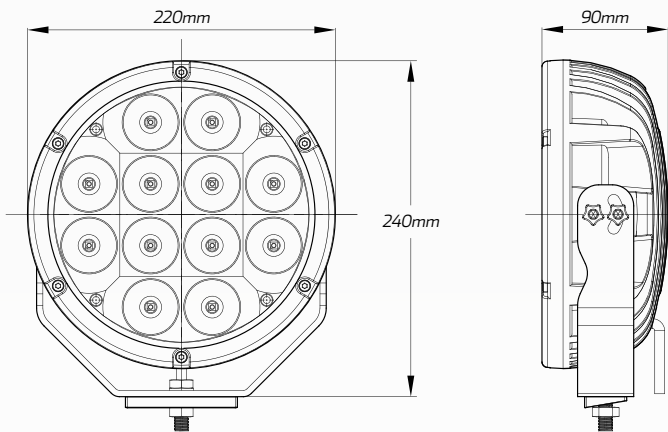

120W High Powered LED Spotlight - Spot Beam

#QVWL120SHD

www.qvee.com.au

DESCRIPTION

The QVEE 120W high powered LED spotlight has 12 x 10W CREE LED's, putting out a massive 9,200 lumens.

Heavy duty housing with a unique heatsink construction for heat dispersion. Fitted with precision reflector and optics.

Ideal for all heavy duty applications and 4x4 enthusiasts.

DIMENSIONS

ECE R10

ECE R112

ACCESSORIES

- Inbuilt DT Deutsch Connector
- Clear Polycarbonate Cover

BEAM COVERAGE

TECHNICAL SPECIFICATIONS

Voltage	• 10 - 60 Volt
Wattage	• 120 Watt
IP Rating	• IP67 Rated
Raw Lumens	• 9,200 Lumens
Effective Lumens	• 7,600 Lumens
LED Count	• 12 x 10W High Powered CREE LED's

Colour Temperature	• 6000 K
Dimensions	• 220mm L x 240mm H x 90mm D
Beam Coverage	• Spot Beam
Approvals	• ECE R10, ECE R112
Accessories	• Inbuilt DT Deutsch Connector • Clear Polycarbonate Cover