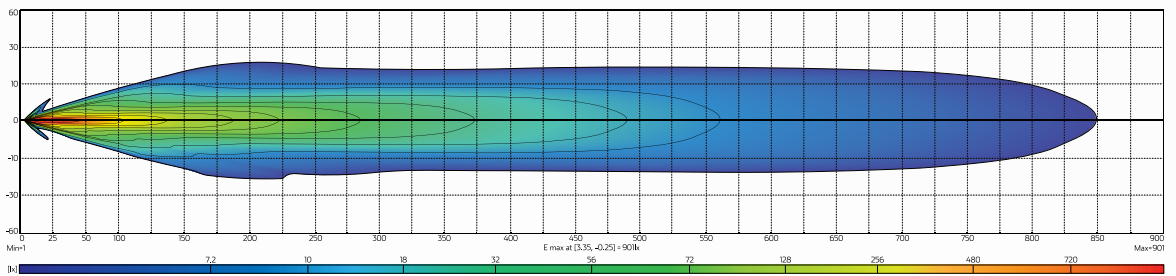

120W High Powered LED Spotlight - Spot Beam

#QVWL120SHD

www.qvee.com.au

DESCRIPTION

The QVEE 120W high powered LED spotlight has 12 x 10W CREE LED's, putting out a massive 9,200 lumens.

Heavy duty housing with a unique heatsink construction for heat dispersion. Fitted with precision reflector and optics.

Ideal for all heavy duty applications and 4x4 enthusiasts.

DIMENSIONS

ECE R10

ECE R112

ACCESSORIES

- Inbuilt DT Deutsch Connector
- Clear Polycarbonate Cover

BEAM COVERAGE

TECHNICAL SPECIFICATIONS

Voltage	• 10 - 60 Volt
Wattage	• 120 Watt
IP Rating	• IP67 Rated
Raw Lumens	• 9,200 Lumens
Effective Lumens	• 7,600 Lumens
LED Count	• 12 x 10W High Powered CREE LED's

Colour Temperature	• 6000 K
Dimensions	• 220mm L x 240mm H x 90mm D
Beam Coverage	• Spot Beam
Approvals	• ECE R10, ECE R112
Accessories	• Inbuilt DT Deutsch Connector • Clear Polycarbonate Cover