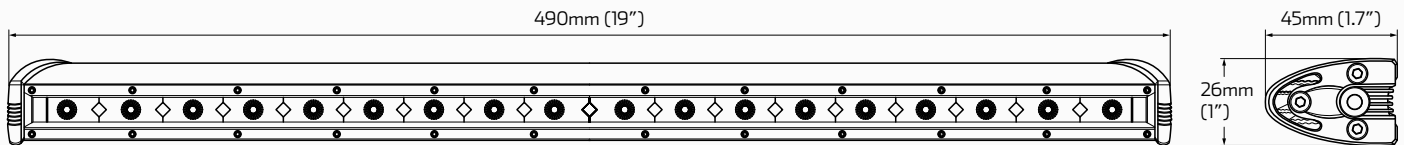

### DESCRIPTION

The QVEE 54W flood beam low profile LED lightbar is equipped with 18 x 3W high powered CREE® LED's to produce a massive 3,240lm. Approximately 50,000 hours LED lifespan. IP67 rated & EMC approved. Heavy duty aluminium housing & virtually unbreakable polycarbonate lens. Ideal for Mining, Trucking or the serious 4WD enthusiast who'll be pushing the boundaries of lighting performance.

### ACCESSORIES

- Side Leg Mounting Brackets

FLOOD

### DIMENSIONS

### TECHNICAL SPECIFICATIONS

<b>Voltage</b>	• 9 - 32 Volt
<b>IP Rating</b>	• IP67 Rated
<b>Lumens</b>	• Raw: 3,240lm / Efficient: 2,700lm
<b>Wattage</b>	• 54 Watts
<b>LED Count</b>	• 18 x 3W High Powered CREE® LED's
<b>Beam Coverage</b>	• Flood Beam
<b>Colour Temperature</b>	• 6000 K
<b>Lens</b>	• Polycarbonate Lens
<b>Accessories</b>	• 1 x Side Bracket Mount
<b>Dimensions</b>	<ul style="list-style-type: none"> <li>• Without legs: 490mm (19") L x 26mm (1") H x 45mm (1.7") D</li> <li>• With legs: 551mm (21") L x 41.5mm (1.6") H x 45mm (1.7") D</li> </ul>