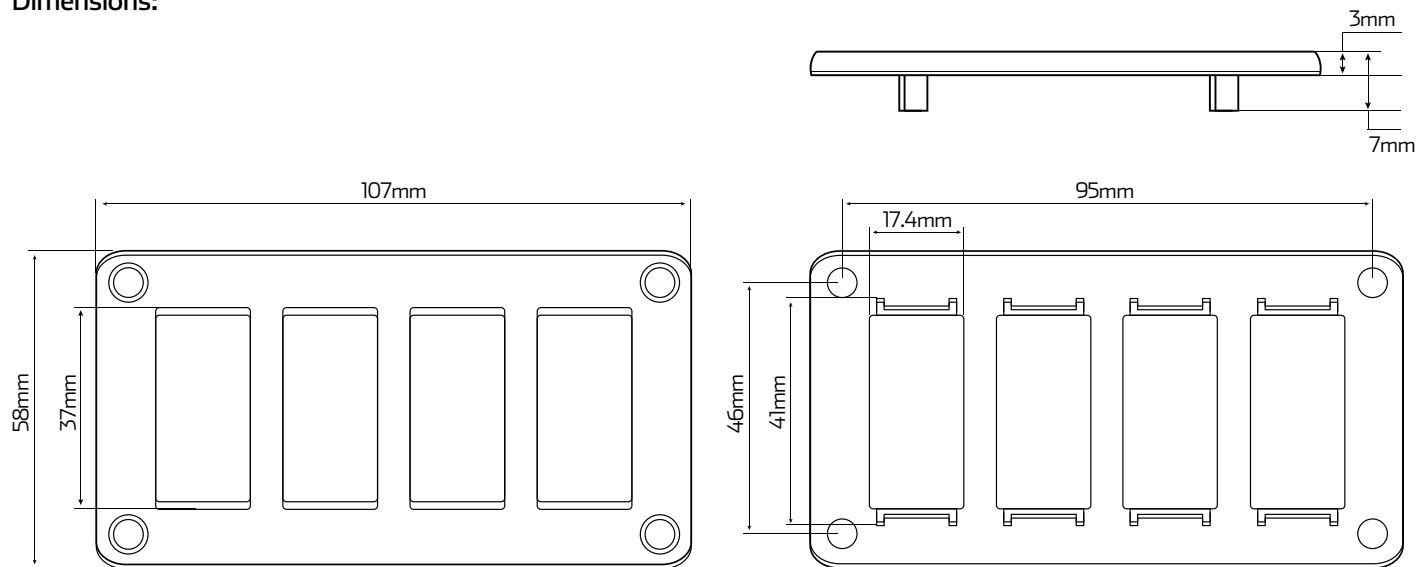

# 4 WAY LARGE TOYOTA SWITCH BRACKET

## Dimension Diagram

Dimensions:

\*To avoid warranty issues QVEE recommends our products are fitted by a qualified Auto Electrician.