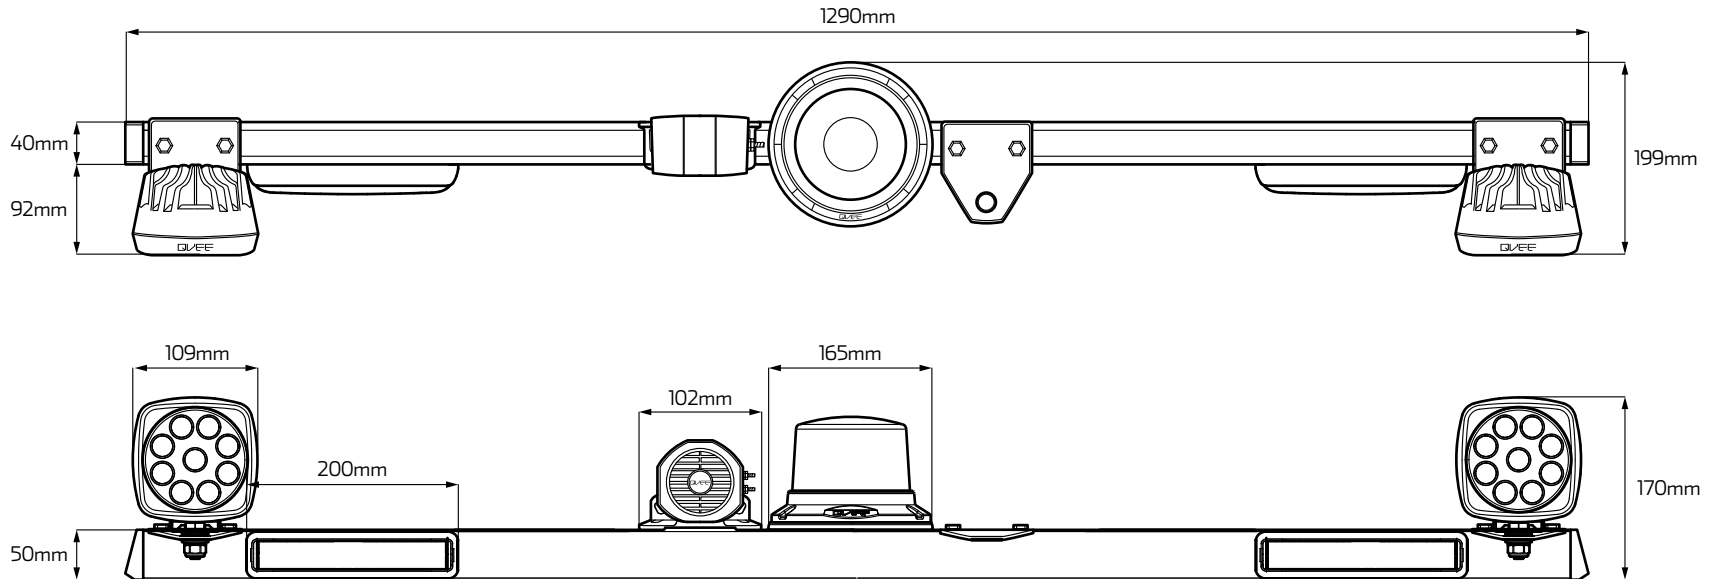

MINE BAR WITH LED BEACON & WORKLIGHT

RHBAR1250-B1B Dimension Diagram

Dimensions:

+Allowance of +/- 3mm.

*To avoid warranty issues QVEE recommends product are fitted by a qualified Auto Electrician.