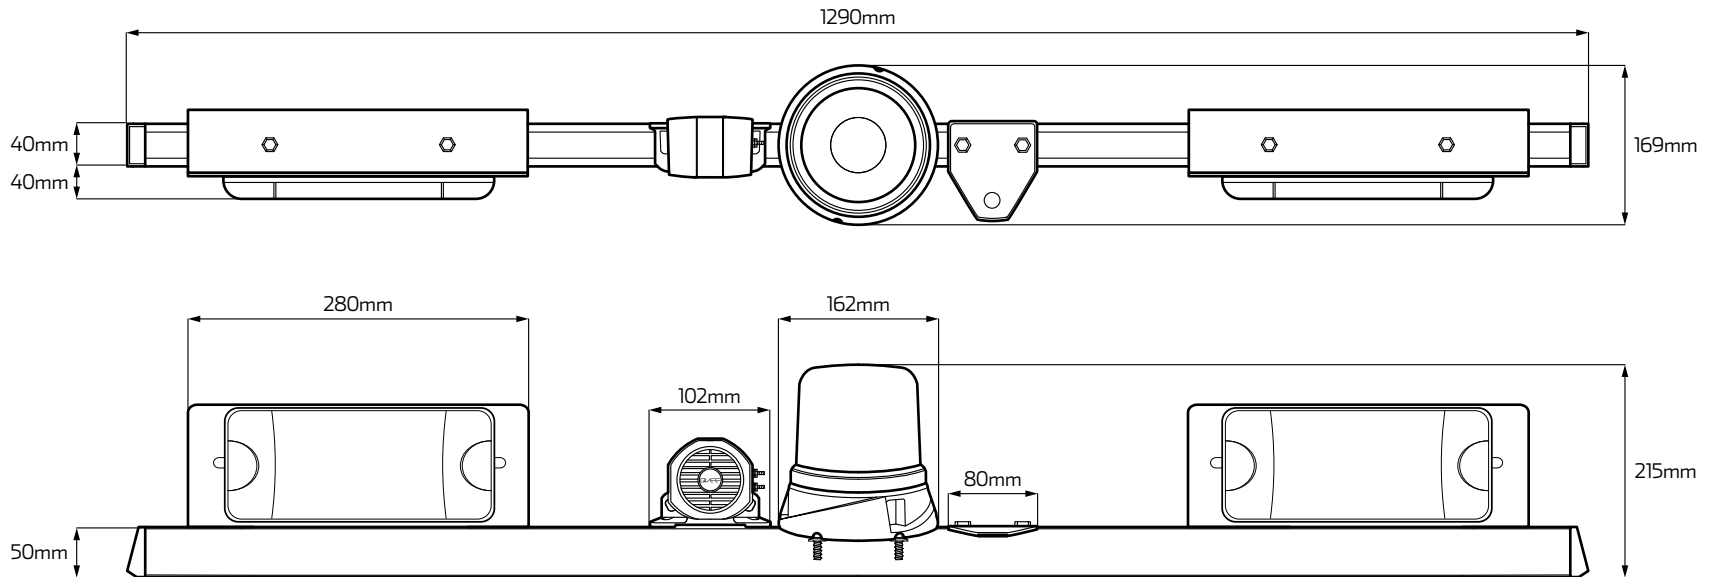

# MINE BAR WITH ECCO® ROTATING BEACON

## RHBAR1250-NT25 Dimension Diagram

Dimensions:

+Allowance of +/- 3mm.

\*To avoid warranty issues QVEE recommends product are fitted by a qualified Auto Electrician.